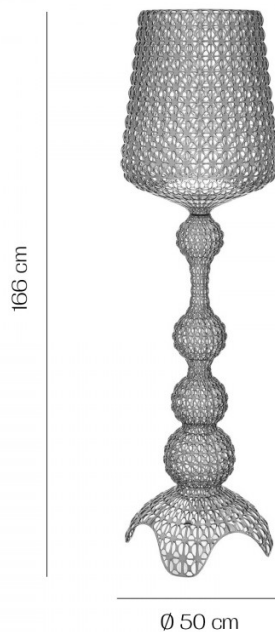

Kartell

Kartell Kabuki LED Floor Lamp

LA3884

SOURCE: <https://www.davidvillagelighting.co.uk/product/Kartell-Kabuki-LED-Floor-Lamp/16646>

PRODUCT DESCRIPTION

Designer: Ferruccio Laviani

Kabuki LED Floor Lamp by Kartell

The flagship member of Ferruccio Laviani's [Kabuki collection](#), the Kabuki Floor Lamp is crafted using Kartell's signature injection-moulding technology, creating a unique woven structure similar to lace through which playful patterns of light are diffused. The contrast between its neo-baroque aesthetic and cutting-edge construction process ensures that it is equally at home in both traditional and contemporary design schemes.

Taking its name from a classical Japanese theatre tradition, the curved, ethereal shape of this lamp is appropriately dramatic, simultaneously resembling both an oversized candlestick and a human head and torso, and combining with its ornate, lace-like texture to draw attention from up close and afar, even in daylight. Its integrated LED light source is fully dimmable and produces a warm, ambient glow which perfectly illuminates both living spaces and commercial environments such as hotels and restaurants.

Light Source: 19W, 2700K, 2289 lumens

IP Code: 20

Dimming: In line dimmer included on cable.

Dimensions: 166 cm height
Ø 50cm

For all sales and technical enquiries, please contact:

+44 (0)114 263 4266

info@davidvillagelighting.co.uk