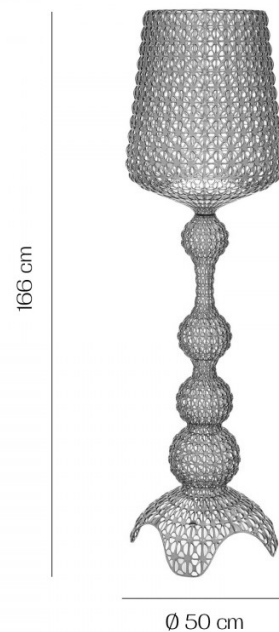

**Kartell**

**Kartell Kabuki LED Floor Lamp**

LA3884

SOURCE: <https://www.davidvillagelighting.co.uk/product/Kartell-Kabuki-LED-Floor-Lamp/16646>

**PRODUCT DESCRIPTION**

**Designer:** Ferruccio Laviani

**Kabuki LED Floor Lamp by Kartell**

The flagship member of Ferruccio Laviani's [Kabuki collection](#), the Kabuki Floor Lamp is crafted using Kartell's signature injection-moulding technology, creating a unique woven structure similar to lace through which playful patterns of light are diffused. The contrast between its neo-baroque aesthetic and cutting-edge construction process ensures that it is equally at home in both traditional and contemporary design schemes.

Taking its name from a classical Japanese theatre tradition, the curved, ethereal shape of this lamp is appropriately dramatic, simultaneously resembling both an oversized candlestick and a human head and torso, and combining with its ornate, lace-like texture to draw attention from up close and afar, even in daylight. Its integrated LED light source is fully dimmable and produces a warm, ambient glow which perfectly illuminates both living spaces and commercial environments such as hotels and restaurants.

**Light Source:** 19W, 2700K, 2289 lumens

**IP Code:** 20

**Dimming:** In line dimmer included on cable.

**Dimensions:** 166 cm height  
Ø 50cm

**For all sales and technical enquiries, please contact:**

+44 (0)114 263 4266