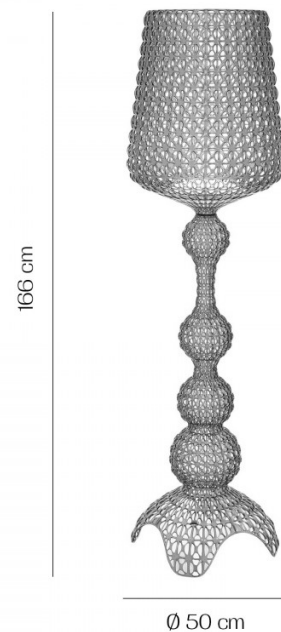

**Kartell**

**Kartell Kabuki LED Floor Lamp**

LA3884

SOURCE: <https://www.davidvillagelighting.co.uk/product/Kartell-Kabuki-LED-Floor-Lamp/16646>

**PRODUCT DESCRIPTION**

**Designer:** Ferruccio Laviani

**Kabuki LED Floor Lamp by Kartell**

The flagship member of Ferruccio Laviani's [Kabuki collection](#), the Kabuki Floor Lamp is crafted using Kartell's signature injection-moulding technology, creating a unique woven structure similar to lace through which playful patterns of light are diffused. The contrast between its neo-baroque aesthetic and cutting-edge construction process ensures that it is equally at home in both traditional and contemporary design schemes.

Taking its name from a classical Japanese theatre tradition, the curved, ethereal shape of this lamp is appropriately dramatic, simultaneously resembling both an oversized candlestick and a human head and torso, and combining with its ornate, lace-like texture to draw attention from up close and afar, even in daylight. Its integrated LED light source is fully dimmable and produces a warm, ambient glow which perfectly illuminates both living spaces and commercial environments such as hotels and restaurants.

**Light Source:** 19W, 2700K, 2289 lumens

**IP Code:** 20

**Dimming:** In line dimmer included on cable.

**Dimensions:** 166 cm height  
Ø 50cm

**For all sales and technical enquiries, please contact:**

+44 (0)114 263 4266