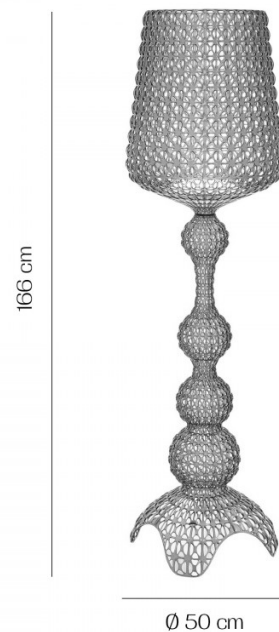

Kartell

Kartell Kabuki LED Floor Lamp

LA3884

SOURCE: <https://www.davidvillagelighting.co.uk/product/Kartell-Kabuki-LED-Floor-Lamp/16646>

PRODUCT DESCRIPTION

Designer: Ferruccio Laviani

Kabuki LED Floor Lamp by Kartell

The flagship member of Ferruccio Laviani's [Kabuki collection](#), the Kabuki Floor Lamp is crafted using Kartell's signature injection-moulding technology, creating a unique woven structure similar to lace through which playful patterns of light are diffused. The contrast between its neo-baroque aesthetic and cutting-edge construction process ensures that it is equally at home in both traditional and contemporary design schemes.

Taking its name from a classical Japanese theatre tradition, the curved, ethereal shape of this lamp is appropriately dramatic, simultaneously resembling both an oversized candlestick and a human head and torso, and combining with its ornate, lace-like texture to draw attention from up close and afar, even in daylight. Its integrated LED light source is fully dimmable and produces a warm, ambient glow which perfectly illuminates both living spaces and commercial environments such as hotels and restaurants.

Light Source: 19W, 2700K, 2289 lumens

IP Code: 20

Dimming: In line dimmer included on cable.

Dimensions: 166 cm height
Ø 50cm

For all sales and technical enquiries, please contact:

+44 (0)114 263 4266

info@davidvillagelighting.co.uk