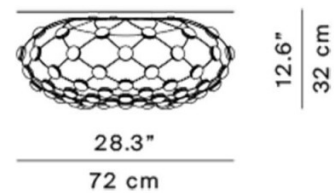

PRODUCT SPECIFICATION

Light Source: 50W, 2700K, 3518 Lumens

IP Code: 20

Dimming: Dimmable via mains phase dimming.

Dimensions: Depth: 32cm
Width: 72cm