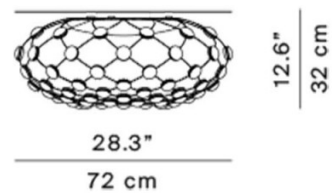

The light source is highly personable and permits vast freedom in the ambience created. Utilising Luceplan's own app, the intensity of the light output can be adjusted. It is also possible to choose which parts of the light you wish to be illuminated using this app, the lamp consists of an upper ring, a lower zone and a lateral sector. Each of these can be illuminated individually or collectively.

PRODUCT SPECIFICATION

Light Source: 50W, 2700K, 3518 Lumens

IP Code: 20

Dimming: Dimmable via mains phase dimming.

Dimensions: Depth: 32cm
Width: 72cm

For all sales and technical enquiries, please contact: