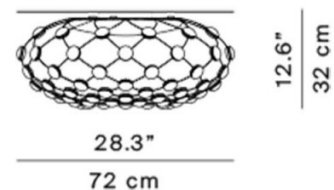

PRODUCT SPECIFICATION

Light Source: 50W, 2700K, 3518 Lumens

IP Code: 20

Dimming: Dimmable via mains phase dimming.

Dimensions: Depth: 32cm
Width: 72cm