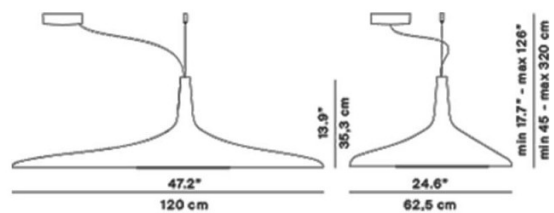

PRODUCT SPECIFICATION

- Light Source:** 35W, 3000K, 1728 Lumens
- IP Code:** 20
- Dimming:** Dimmable via Push dimmer/DALI dimming. Please consult your electrician, additional wiring may be required on site.
- Dimensions:**
 - Min Drop: 45cm
 - Max Drop: 320cm
 - Body Height: 35.3cm
 - Body Width: 62.5cm
 - Ceiling Rose: 15cm x 4.5cm