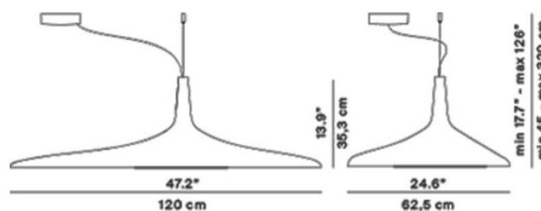

PRODUCT SPECIFICATION

- Light Source:** 35W, 3000K, 1728 Lumens
- IP Code:** 20
- Dimming:** Dimmable via Push dimmer/DALI dimming. Please consult your electrician, additional wiring may be required on site.
- Dimensions:**
 - Min Drop: 45cm
 - Max Drop: 320cm
 - Body Height: 35.3cm
 - Body Width: 62.5cm
 - Ceiling Rose: 15cm x 4.5cm