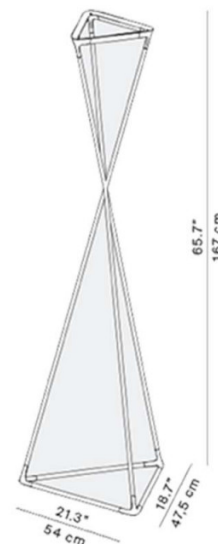

Luceplan Tango LED Floor Lamp

LA3814

SOURCE: <https://www.davidvillagelighting.co.uk/product/Luceplan-Tango-LED-Floor-Lamp/16575>

PRODUCT DESCRIPTION

Designer: Francisco Gomez Paz

Tango Floor Lamp by Luceplan

Tango is a floor lamp designed by Francisco Gomez Paz for Luceplan. Mounted on a triangular steel base, the Tango Floor Lamp is an innovative design that maintains its posture whilst still allowing flexibility. The black aluminium frame ensures the lamp is stable, but the use of elastomer joints makes sure that the lamp does not appear too rigid - due to the movable joints, the direction of the light can also be changed. It is possible to direct the light where it is needed by tilting the frame, and the light intensity can be regulated from 20% to 100% in three levels by a sensor dimmer/footswitch located on the electrical cable.

Fitted with linear LEDs, the reflector of the lamp emits diffused, indirect light thanks to the screens in moulded methacrylate. The Tango makes a great atmospheric lighting choice in your hallway, living room or bedroom. It can also be a great fit for public spaces such as restaurants, galleries or hotel lobbies.

PRODUCT SPECIFICATION

Light Source: 35W, 3000K or 2700K, 2325 Lumens

IP Code: 20

Dimming: Integrated dimmer on the product.

Dimensions: Height: 167cm
Base: 54cm x 47.5
Cable Length: 305cm