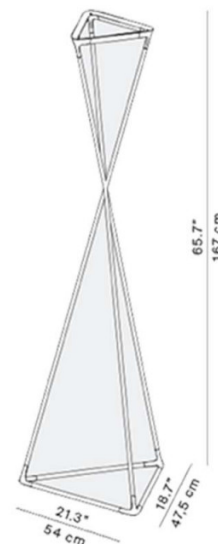

### Tango Floor Lamp by Luceplan

Tango is a floor lamp designed by Francisco Gomez Paz for Luceplan. Mounted on a triangular steel base, the Tango Floor Lamp is an innovative design that maintains its posture whilst still allowing flexibility. The black aluminium frame ensures the lamp is stable, but the use of elastomer joints makes sure that the lamp does not appear too rigid - due to the movable joints, the direction of the light can also be changed. It is possible to direct the light where it is needed by tilting the frame, and the light intensity can be regulated from 20% to 100% in three levels by a sensor dimmer/footswitch located on the electrical cable.

## PRODUCT SPECIFICATION

**Light Source:** 35W, 3000K or 2700K, 2325 Lumens

**IP Code:** 20

**Dimming:** Integrated dimmer on the product.

**Dimensions:** Height: 167cm  
Base: 54cm x 47.5  
Cable Length: 305cm