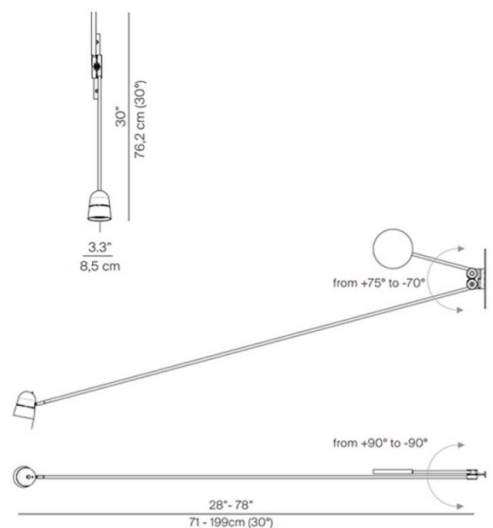

The Counterbalance LED Wall Light was the first project by Daniel Rybakken and still remains one of his most influential designs. This light replicates a sculptural mobile equipped with a fluid balancing system, the circular counterweight ensures the stability of the light source and guarantees the ease of adjustment. The aluminium head of the light can also be rotated, as well as the slender body, to create a warm direct light for your space. The Counterbalance LED Wall Light is easy to place, easy to adjust and requires no additional wiring. The head also includes a three step dimmer switch that allows the light intensity to be regulated in three stages: 0 percent, 50 percent, 100 percent. It truly is a must have for your is a must have addition to your living room, dining area or office.

Winner of the Red Dot product design award in 2013, the Elle Decoration International Design Award in 2013 and the internationally renowned Compasso D'Oro in 2014.

This light needs to be installed near a socket as it comes with a cable and plug.

PRODUCT SPECIFICATION

- Light Source:** 12W, 2700K, 800 lumens
- IP Code:** 20
- Dimming:** Integrated on/off switch on the product.
- Dimensions:** Height: 76.2cm
Length: 71cm - 199cm
Head: Ø8.5 cm

For all sales and technical enquiries, please contact: