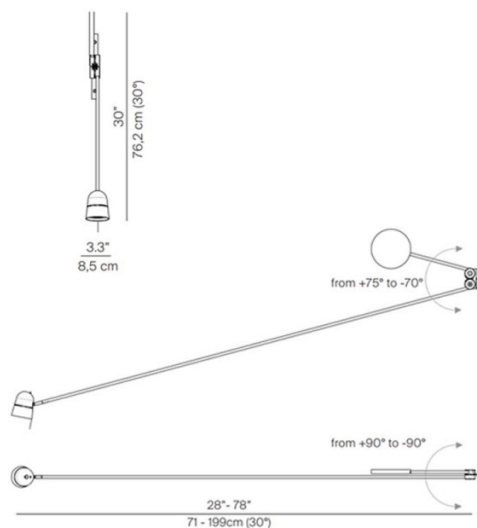

The Counterbalance LED Wall Light was the first project by Daniel Rybakken and still remains one of his most influential designs. This light replicates a sculptural mobile equipped with a fluid balancing system, the circular counterweight ensures the stability of the light source and guarantees the ease of adjustment. The aluminium head of the light can also be rotated, as well as the slender body, to create a warm direct light for your space. The Counterbalance LED Wall Light is easy to place, easy to adjust and requires no additional wiring. The head also includes a three step dimmer switch that allows the light intensity to be regulated in three stages: 0 percent, 50 percent, 100 percent. It truly is a must have for your is a must have addition to your living room, dining area or office.

PRODUCT SPECIFICATION

- Light Source:** 12W, 2700K, 800 lumens
- IP Code:** 20
- Dimming:** Integrated on/off switch on the product.
- Dimensions:** Height: 76.2cm
Length: 71cm - 199cm
Head: Ø8.5 cm

For all sales and technical enquiries, please contact: