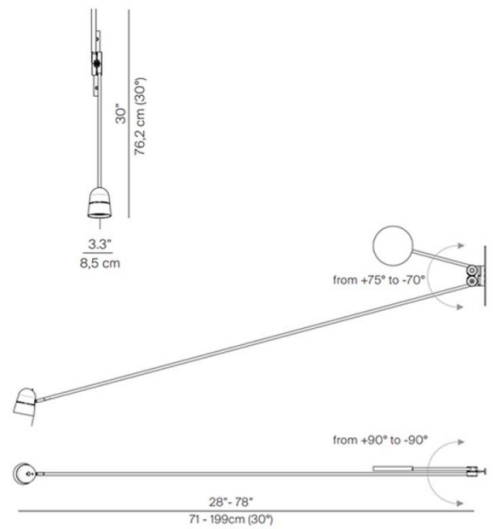

The Counterbalance LED Wall Light was the first project by Daniel Rybakken and still remains one of his most influential designs. This light replicates a sculptural mobile equipped with a fluid balancing system, the circular counterweight ensures the stability of the light source and guarantees the ease of adjustment. The aluminium head of the light can also be rotated, as well as the slender body, to create a warm direct light for your space. The Counterbalance LED Wall Light is easy to place, easy to adjust and requires no additional wiring. The head also includes a three step dimmer switch that allows the light intensity to be regulated in three stages: 0 percent, 50 percent, 100 percent. It truly is a must have for your is a must have addition to your living room, dining area or office.

PRODUCT SPECIFICATION

- Light Source:** 12W, 2700K, 800 lumens
- IP Code:** 20
- Dimming:** Integrated on/off switch on the product.
- Dimensions:** Height: 76.2cm
Length: 71cm - 199cm
Head: Ø8.5 cm

For all sales and technical enquiries, please contact: