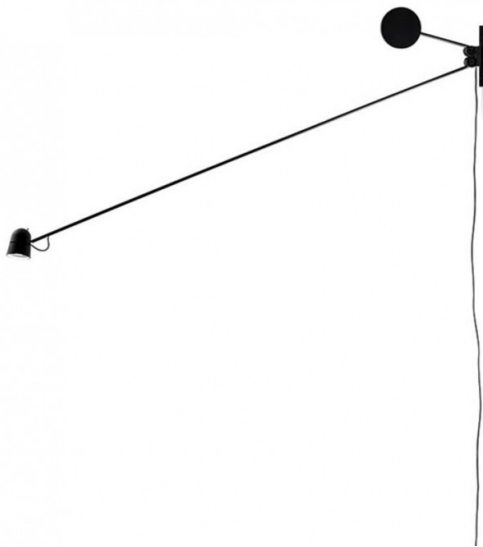

Luceplan Counterbalance LED Wall Light

LA3813

SOURCE: <https://www.davidvillagelighting.co.uk/product/Luceplan-Counterbalance-LED-Wall/16574>

PRODUCT DESCRIPTION

Designer: Daniel Rybakken

Luceplan Counterbalance LED Wall Light

The Counterbalance LED Wall Light was the first project by Daniel Rybakken and still remains one of his most influential designs. This light replicates a sculptural mobile equipped with a fluid balancing system, the circular counterweight ensures the stability of the light source and guarantees the ease of adjustment. The aluminium head of the light can also be rotated, as well as the slender body, to create a warm direct light for your space. The Counterbalance LED Wall Light is easy to place, easy to adjust and requires no additional wiring. The head also includes a three step dimmer switch that allows the light intensity to be regulated in three stages: 0 percent, 50 percent, 100 percent. It truly is a must have for your is a must have addition to your living room, dining area or office.

Winner of the Red Dot product design award in 2013, the Elle Decoration International Design Award in 2013 and the internationally renowned Compasso D'Oro in 2014.

This light needs to be installed near a socket as it comes with a cable and plug.

PRODUCT SPECIFICATION

- Light Source:** 12W, 2700K, 800 lumens
- IP Code:** 20
- Dimming:** Integrated on/off switch on the product.
- Dimensions:** Height: 76.2cm
Length: 71cm - 199cm
Head: Ø8.5 cm

For all sales and technical enquiries, please contact: