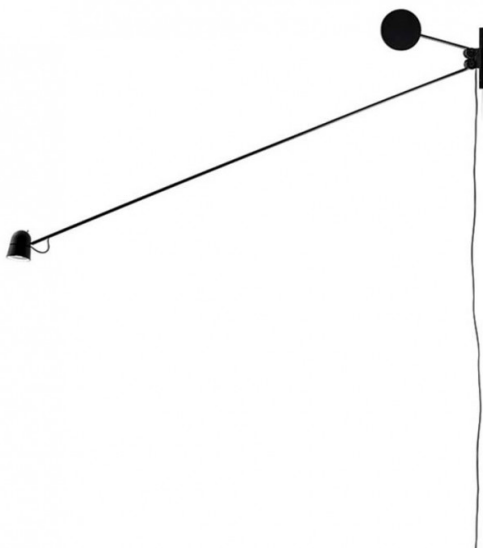

Luceplan Counterbalance LED Wall Light

LA3813

SOURCE: <https://www.davidvillagelighting.co.uk/product/Luceplan-Counterbalance-LED-Wall/16574>

PRODUCT DESCRIPTION

Designer: Daniel Rybakken

Luceplan Counterbalance LED Wall Light

The Counterbalance LED Wall Light was the first project by Daniel Rybakken and still remains one of his most influential designs. This light replicates a sculptural mobile equipped with a fluid balancing system, the circular counterweight ensures the stability of the light source and guarantees the ease of adjustment. The aluminium head of the light can also be rotated, as well as the slender body, to create a warm direct light for your space. The Counterbalance LED Wall Light is easy to place, easy to adjust and requires no additional wiring. The head also includes a three step dimmer switch that allows the light intensity to be regulated in three stages: 0 percent, 50 percent, 100 percent. It truly is a must have for your is a must have addition to your living room, dining area or office.

Winner of the Red Dot product design award in 2013, the Elle Decoration International Design Award in 2013 and the internationally renowned Compasso D'Oro in 2014.

This light needs to be installed near a socket as it comes with a cable and plug.

PRODUCT SPECIFICATION

- Light Source:** 12W, 2700K, 800 lumens
- IP Code:** 20
- Dimming:** Integrated on/off switch on the product.
- Dimensions:** Height: 76.2cm
Length: 71cm - 199cm
Head: Ø8.5 cm

For all sales and technical enquiries, please contact: