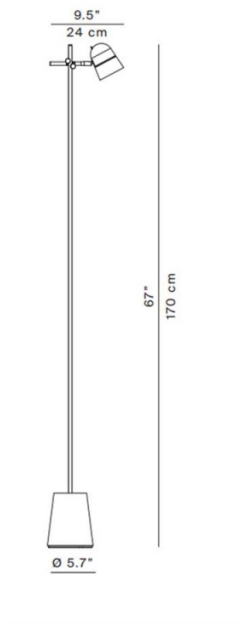

Luceplan Counterbalance LED Floor

LA3812

SOURCE: <https://www.davidvillagelighting.co.uk/product/Luceplan-Counterbalance-LED-Floor/16573>

PRODUCT DESCRIPTION

Designer: Daniel Rybakken

Luceplan Counterbalance LED Floor Lamp.

The Luceplan Counterbalance LED Floor Lamp was developed for the Counterbalance collection after the great success of the Counterbalance Wall Light among critics and the public. It harnesses the same adjustable aluminium head and also offers further adjustments thanks to a simple sliding mechanism on the stem, meaning the aluminium head can slide up and down the rod - the head locks into place at any given height to allow perfect positioning.

Winner of the prestigious Compasso d'Oro ADI in 2014.

PRODUCT SPECIFICATION

- Light Source:** 12W, 2700K, 800 lumens
- IP Code:** 20
- Dimming:** Integrated on/off switch on the product.
- Dimensions:** Height: 170cm
Width: 24cm
Base: Ø5.7cm
Cable Length: 430cm