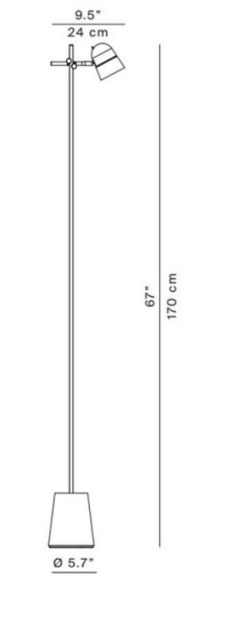

Luceplan Counterbalance LED Floor

LA3812

SOURCE: <https://www.davidvillagelighting.co.uk/product/Luceplan-Counterbalance-LED-Floor/16573>

PRODUCT DESCRIPTION

Designer: Daniel Rybakken

Luceplan Counterbalance LED Floor Lamp.

The Luceplan Counterbalance LED Floor Lamp was developed for the Counterbalance collection after the great success of the Counterbalance Wall Light among critics and the public. It harnesses the same adjustable aluminium head and also offers further adjustments thanks to a simple sliding mechanism on the stem, meaning the aluminium head can slide up and down the rod - the head locks into place at any given height to allow perfect positioning.

Winner of the prestigious Compasso d'Oro ADI in 2014.

PRODUCT SPECIFICATION

- Light Source:** 12W, 2700K, 800 lumens
- IP Code:** 20
- Dimming:** Integrated on/off switch on the product.
- Dimensions:** Height: 170cm
Width: 24cm
Base: Ø5.7cm
Cable Length: 430cm