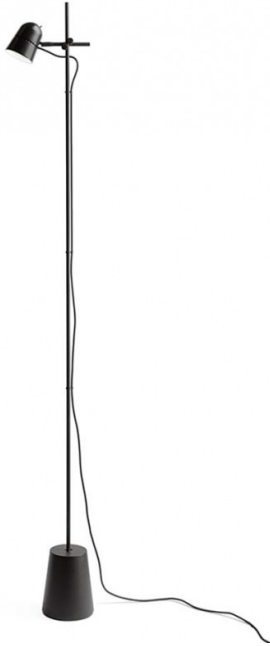

# Luceplan Counterbalance LED Floor

LA3812

SOURCE: <https://www.davidvillagelighting.co.uk/product/Luceplan-Counterbalance-LED-Floor/16573>

## PRODUCT DESCRIPTION

Designer: Daniel Rybakken

### Luceplan Counterbalance LED Floor Lamp.

The Luceplan Counterbalance LED Floor Lamp was developed for the Counterbalance collection after the great success of the Counterbalance Wall Light among critics and the public. It harnesses the same adjustable aluminium head and also offers further adjustments thanks to a simple sliding mechanism on the stem, meaning the aluminium head can slide up and down the rod - the head locks into place at any given height to allow perfect positioning.

The head also includes a three step dimmer switch that allows the light intensity to be regulated in three stages: 0 percent, 50 percent, 100 percent. Making this light perfect for all of your needs. It makes an exceptional reading light.