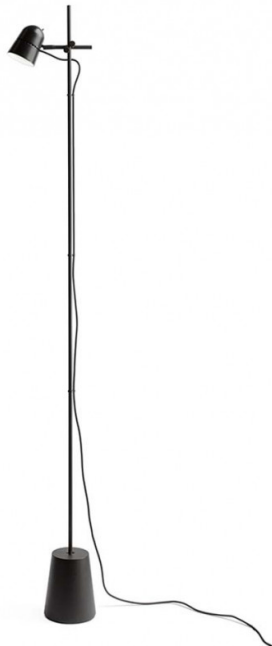

Luceplan Counterbalance LED Floor

LA3812

SOURCE: <https://www.davidvillagelighting.co.uk/product/Luceplan-Counterbalance-LED-Floor/16573>

PRODUCT DESCRIPTION

Designer: Daniel Rybakken

Luceplan Counterbalance LED Floor Lamp.

The Luceplan Counterbalance LED Floor Lamp was developed for the Counterbalance collection after the great success of the Counterbalance Wall Light among critics and the public. It harnesses the same adjustable aluminium head and also offers further adjustments thanks to a simple sliding mechanism on the stem, meaning the aluminium head can slide up and down the rod - the head locks into place at any given height to allow perfect positioning.

The head also includes a three step dimmer switch that allows the light intensity to be regulated in three stages: 0 percent, 50 percent, 100 percent. Making this light perfect for all of your needs. It makes an exceptional reading light.

Winner of the prestigious Compasso d'Oro ADI in 2014.

PRODUCT SPECIFICATION

- Light Source:** 12W, 2700K, 800 lumens
- IP Code:** 20
- Dimming:** Integrated on/off switch on the product.
- Dimensions:** Height: 170cm
Width: 24cm
Base: Ø5.7cm
Cable Length: 430cm