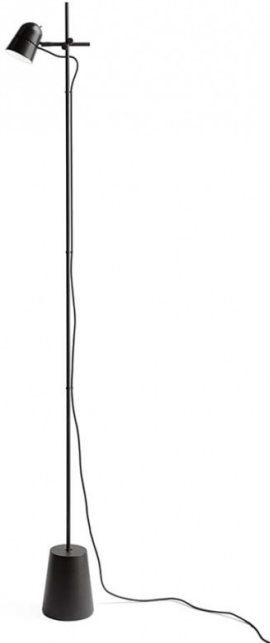

Luceplan Counterbalance LED Floor

LA3812

SOURCE: <https://www.davidvillagelighting.co.uk/product/Luceplan-Counterbalance-LED-Floor/16573>

PRODUCT DESCRIPTION

Designer: Daniel Rybakken

Luceplan Counterbalance LED Floor Lamp.

The Luceplan Counterbalance LED Floor Lamp was developed for the Counterbalance collection after the great success of the Counterbalance Wall Light among critics and the public. It harnesses the same adjustable aluminium head and also offers further adjustments thanks to a simple sliding mechanism on the stem, meaning the aluminium head can slide up and down the rod - the head locks into place at any given height to allow perfect positioning.

The head also includes a three step dimmer switch that allows the light intensity to be regulated in three stages: 0 percent, 50 percent, 100 percent. Making this light perfect for all of your needs. It makes an exceptional reading light.

Winner of the prestigious Compasso d'Oro ADI in 2014.

PRODUCT SPECIFICATION

- Light Source:** 12W, 2700K, 800 lumens
- IP Code:** 20
- Dimming:** Integrated on/off switch on the product.
- Dimensions:** Height: 170cm
Width: 24cm
Base: Ø5.7cm
Cable Length: 430cm