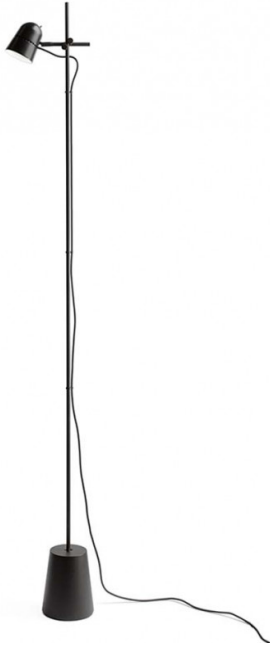

Luceplan Counterbalance LED Floor

LA3812

SOURCE: <https://www.davidvillagelighting.co.uk/product/Luceplan-Counterbalance-LED-Floor/16573>

PRODUCT DESCRIPTION

Designer: Daniel Rybakken

Luceplan Counterbalance LED Floor Lamp.

The Luceplan Counterbalance LED Floor Lamp was developed for the Counterbalance collection after the great success of the Counterbalance Wall Light among critics and the public. It harnesses the same adjustable aluminium head and also offers further adjustments thanks to a simple sliding mechanism on the stem, meaning the aluminium head can slide up and down the rod - the head locks into place at any given height to allow perfect positioning.

The head also includes a three step dimmer switch that allows the light intensity to be regulated in three stages: 0 percent, 50 percent, 100 percent. Making this light perfect for all of your needs. It makes an exceptional reading light.

Winner of the prestigious **Compasso d'Oro ADI** in 2014.

PRODUCT SPECIFICATION

- Light Source:** 12W, 2700K, 800 lumens
- IP Code:** 20
- Dimming:** Integrated on/off switch on the product.
- Dimensions:** Height: 170cm
Width: 24cm
Base: Ø5.7cm
Cable Length: 430cm