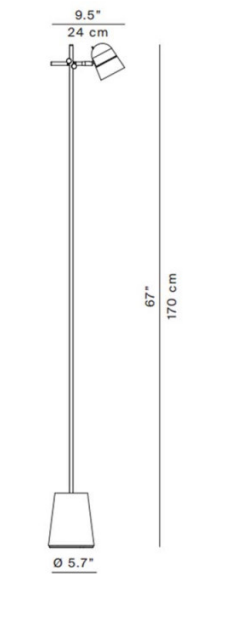

### Luceplan Counterbalance LED Floor Lamp.

The Luceplan Counterbalance LED Floor Lamp was developed for the Counterbalance collection after the great success of the Counterbalance Wall Light among critics and the public. It harnesses the same adjustable aluminium head and also offers further adjustments thanks to a simple sliding mechanism on the stem, meaning the aluminium head can slide up and down the rod - the head locks into place at any given height to allow perfect positioning.

## PRODUCT SPECIFICATION

- Light Source:** 12W, 2700K, 800 lumens
- IP Code:** 20
- Dimming:** Integrated on/off switch on the product.
- Dimensions:** Height: 170cm  
Width: 24cm  
Base: Ø5.7cm  
Cable Length: 430cm