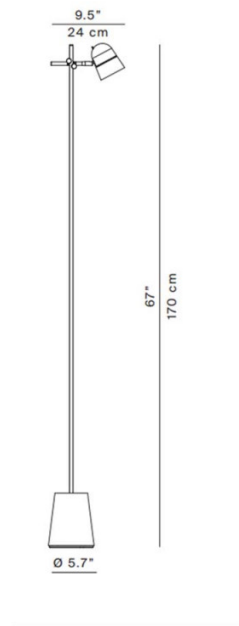

Luceplan Counterbalance LED Floor

LA3812

SOURCE: <https://www.davidvillagelighting.co.uk/product/Luceplan-Counterbalance-LED-Floor/16573>

PRODUCT DESCRIPTION

Designer: Daniel Rybakken

Luceplan Counterbalance LED Floor Lamp.

The Luceplan Counterbalance LED Floor Lamp was developed for the Counterbalance collection after the great success of the Counterbalance Wall Light among critics and the public. It harnesses the same adjustable aluminium head and also offers further adjustments thanks to a simple sliding mechanism on the stem, meaning the aluminium head can slide up and down the rod - the head locks into place at any given height to allow perfect positioning.

Winner of the prestigious **Compasso d'Oro ADI** in 2014.

PRODUCT SPECIFICATION

- Light Source:** 12W, 2700K, 800 lumens
- IP Code:** 20
- Dimming:** Integrated on/off switch on the product.
- Dimensions:** Height: 170cm
Width: 24cm
Base: Ø5.7cm
Cable Length: 430cm