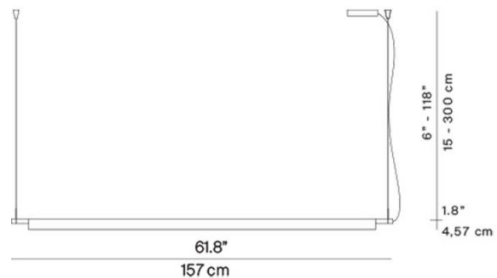

## PRODUCT SPECIFICATION

**Light Source:** Warm White: 37W, 3000K, 1926 Lumens  
Warmest White: 2700K, 1848 Lumens

**IP Code:** 20

**Dimming:** Dimmable via mains phase dimming.

**Dimensions:** Min Drop: 15cm  
Max Drop: 300cm  
Length: 157cm  
Height: 4.57cm  
Ceiling rose: 18x13x4cm