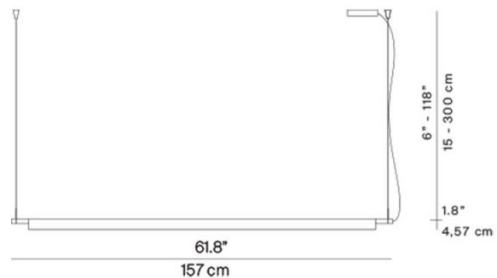

IP Code: 20

Dimming: Dimmable via mains phase dimming.

Dimensions: Min Drop: 15cm
Max Drop: 300cm
Length: 157cm
Height: 4.57cm
Ceiling rose: 18x13x4cm

For all sales and technical enquiries, please contact: