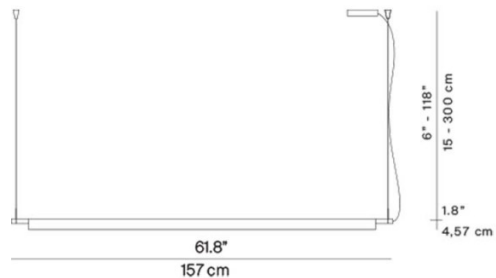

IP Code: 20

Dimming: Dimmable via mains phase dimming.

Dimensions: Min Drop: 15cm
Max Drop: 300cm
Length: 157cm
Height: 4.57cm
Ceiling rose: 18x13x4cm

For all sales and technical enquiries, please contact: