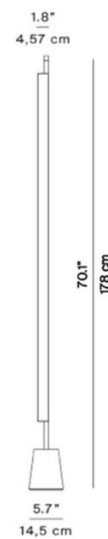

Luceplan Compendium LED Floor Lamp

LA3810

SOURCE: <https://www.davidvillagelighting.co.uk/product/Luceplan-Compendium-LED-Floor-Lamp/16571>

PRODUCT DESCRIPTION

Designer: Daniel Rybakken

Compendium Floor Lamp by Luceplan

The Compendium Floor Lamp stands out for its slim and sculptural silhouette, the vertical body of the lamp is grafted onto a conical base and freely rotates for an easy orientation of the indirect light.

Designed by Daniel Rybakken, the Compendium Floor Lamp takes inspiration from the reflection of natural light through a window. Rybakken is well known for his exploration of singular source lighting and imitating natural sunlight in his work. By facing the light source towards the wall, the softly diffused even glow is reflected into the space, much like sunlight coming into a room through your window. This light harnesses high performance LED, keeping the design clean and minimalistic whilst still remaining a striking addition to your living space.

Available in two different colour temperatures

PRODUCT SPECIFICATION

Light Source: **Warm White:** 43W, 3000K, 1926 Lumens
Warmest White: 43W, 2700K, 1848 Lumens

IP Code: 20

Dimming: In line dimmer included on product.

Dimensions: Height: 178cm
Base Height: 16.8cm
Base: Ø14.5cm