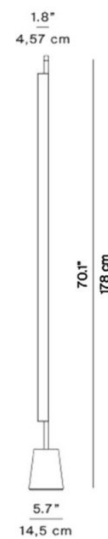

The Compendium Floor Lamp stands out for its slim and sculptural silhouette, the vertical body of the lamp is grafted onto a conical base and freely rotates for an easy orientation of the indirect light.

Available in two different colour temperatures

PRODUCT SPECIFICATION

Light Source: **Warm White:** 43W, 3000K, 1926 Lumens
Warmest White: 43W, 2700K, 1848 Lumens

IP Code: 20

Dimming: In line dimmer included on product.

Dimensions: Height: 178cm
Base Height: 16.8cm
Base: Ø14.5cm

For all sales and technical enquiries, please contact:

+44 (0)114 263 4266

info@davidvillagelighting.co.uk

www.davidvillagelighting.co.uk