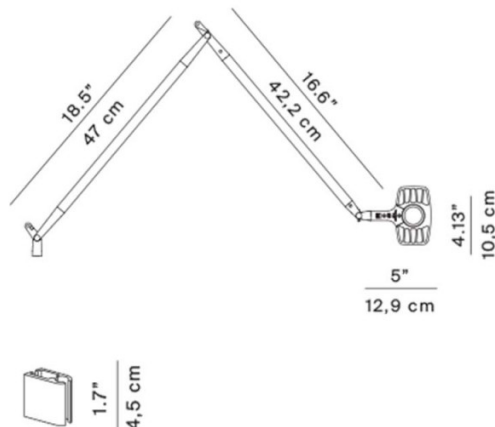

## PRODUCT SPECIFICATION

**Light Source:** 8W, 3000K, 371 Lumens

**IP Code:** 20

**Dimming:** Integrated dimmer on product.

**Dimensions:** Max Base Height: 89.2cm  
Head Height: 12.9cm  
Head Width: 10.5cm  
Base Height: 4.5cm