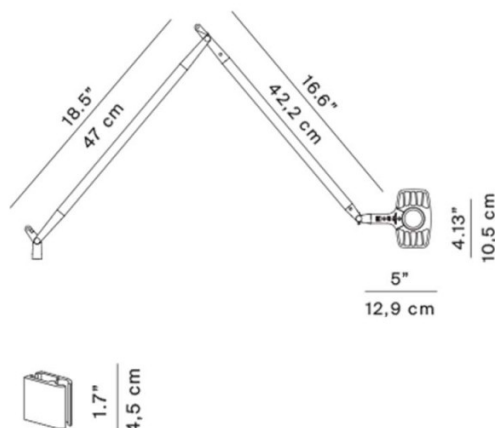

PRODUCT SPECIFICATION

Light Source: 8W, 3000K, 371 Lumens

IP Code: 20

Dimming: Integrated dimmer on product.

Dimensions: Max Base Height: 89.2cm
Head Height: 12.9cm
Head Width: 10.5cm
Base Height: 4.5cm

For all sales and technical enquiries, please contact: