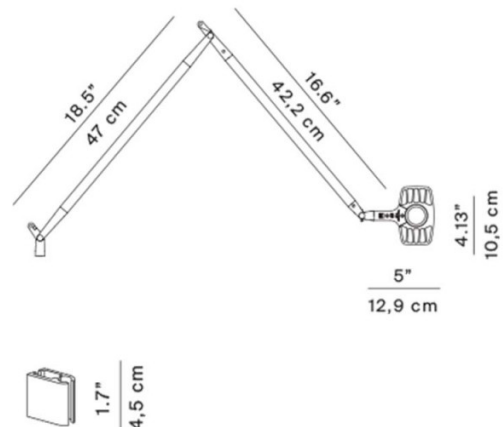

The Otto Watt wall model is a great example of efficiency and flexibility designed by Alberto Meda and Paolo Rizzatto and produced by Luceplan. It harnesses a minimalistic yet industrial design, is fitted with dimmable LEDs and boasts a reflector with a glare free filter. The diffuser can be oriented 360° for direct or indirect lighting and the LED source enables the user to adjust the colour temperature between warm and cool light, by rotating the diffuser - the available settings range from 2400 to 3600 Kelvin.

PRODUCT SPECIFICATION

- Light Source:** 8W, 3000K, 371 Lumens
- IP Code:** 20
- Dimming:** Integrated dimmer on product.
- Dimensions:** Max Base Height: 89.2cm
Head Height: 12.9cm
Head Width: 10.5cm
Base Height: 4.5cm