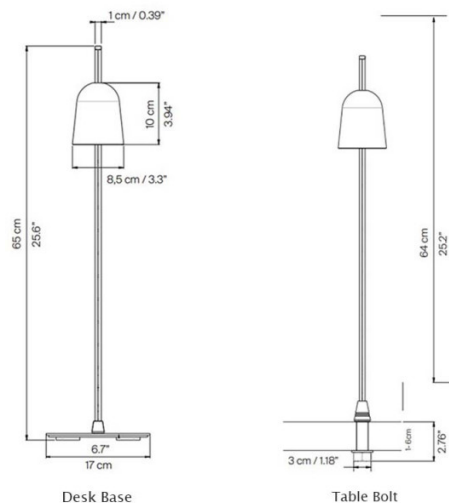

The Luceplan Ascent Table Light has been stripped down to create an intimate and minimalistic frame. This makes the lamp a convenient addition to your workspace as it guarantees you have as much space as possible. The Ascent would also make a perfect side table in your living room or even mood lighting for a restaurant or bar.

PRODUCT SPECIFICATION

Light Source: 11W, 2700K, 324 Lumens

IP Code: 20

Dimming: Integrated dimmer on the product.

Dimensions: Max Height: 65cm
Base Width: 17cm
Shade Height: 10cm
Shade Width: 8.5cm

For all sales and technical enquiries, please contact: