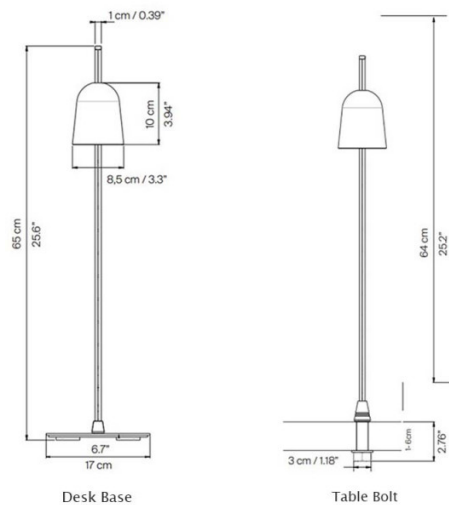

The Luceplan Ascent Table Light has been stripped down to create an intimate and minimalistic frame. This makes the lamp a convenient addition to your workspace as it guarantees you have as much space as possible. The Ascent would also make a perfect side table in your living room or even mood lighting for a restaurant or bar.

## PRODUCT SPECIFICATION

**Light Source:** 11W, 2700K, 324 Lumens

**IP Code:** 20

**Dimming:** Integrated dimmer on the product.

**Dimensions:** Max Height: 65cm  
Base Width: 17cm  
Shade Height: 10cm  
Shade Width: 8.5cm