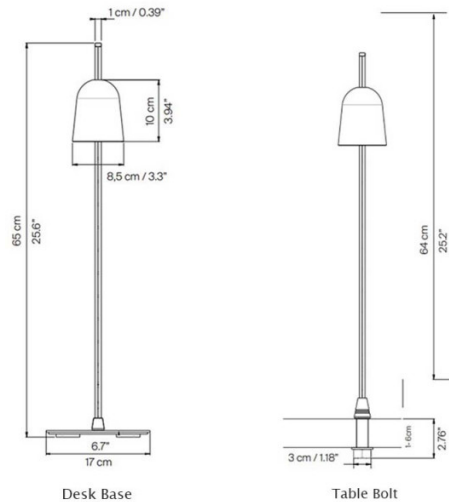

PRODUCT SPECIFICATION

- Light Source:** 11W, 2700K, 324 Lumens
- IP Code:** 20
- Dimming:** Integrated dimmer on the product.
- Dimensions:** Max Height: 65cm
Base Width: 17cm
Shade Height: 10cm
Shade Width: 8.5cm