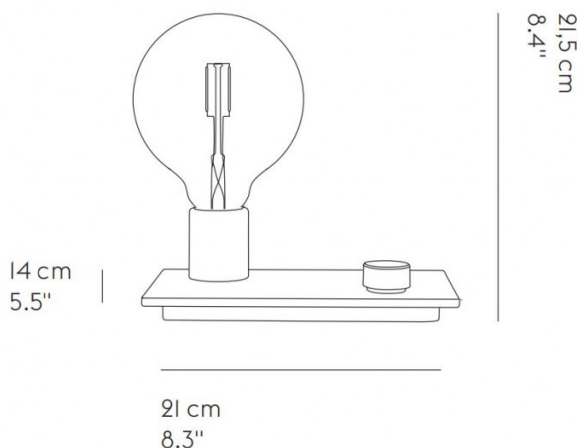

MUUTO

Muuto Control Table Lamp

LA3803

SOURCE: <https://www.davidvillagelighting.co.uk/product/Muuto-Control-Table-Lamp/16561>

PRODUCT DESCRIPTION

Designer: TAF Studio

Control Table Lamp by Muuto

Designed by TAF Studio, the Muuto Control Table Lamp is a playful lighting solution in a range of finishes, with a reference to the iconic E27 pendant and industrial machinery. The idea by the designers, TAF Architects, was to put all the lighting components on a tray, creating a minimalistic lamp to its very core. Control is a simple yet pragmatic lamp. This Table Lamp utilises a built-in dimmer on the base of the lamp, allowing you to control the intensity of the illumination, whilst also enticing the user to fully interact with the lamp.

PRODUCT SPECIFICATION

- Light** 1 x Max 2W E27 G125 LED filament bulb,
- Source:** dimmable (included)
- IP Code:** 20
- Dimming:** Integrated dimmer on the product.
- Dimensions:** Base Length: 23cm
Base Width: 14cm
Height: 21cm
Cable Length: 250cm