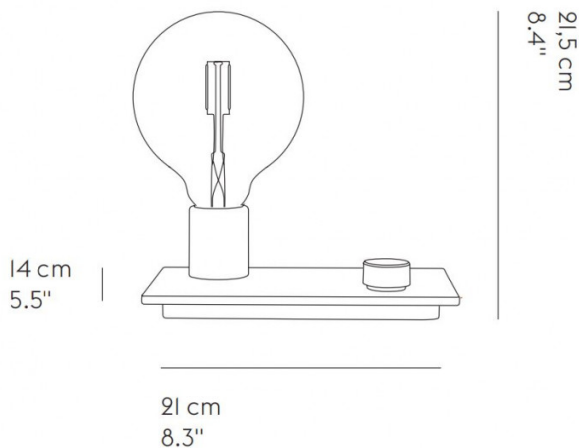

MUUTO

Muuto Control Table Lamp

LA3803

SOURCE: <https://www.davidvillagelighting.co.uk/product/Muuto-Control-Table-Lamp/16561>

PRODUCT DESCRIPTION

Designer: TAF Studio

Control Table Lamp by Muuto

Designed by TAF Studio, the Muuto Control Table Lamp is a playful lighting solution in a range of finishes, with a reference to the iconic E27 pendant and industrial machinery. The idea by the designers, TAF Architects, was to put all the lighting components on a tray, creating a minimalistic lamp to its very core. Control is a simple yet pragmatic lamp. This Table Lamp utilises a built-in dimmer on the base of the lamp, allowing you to control the intensity of the illumination, whilst also enticing the user to fully interact with the lamp.

PRODUCT SPECIFICATION

- Light** 1 x Max 2W E27 G125 LED filament bulb,
- Source:** dimmable (included)
- IP Code:** 20
- Dimming:** Integrated dimmer on the product.
- Dimensions:** Base Length: 23cm
Base Width: 14cm
Height: 21cm
Cable Length: 250cm