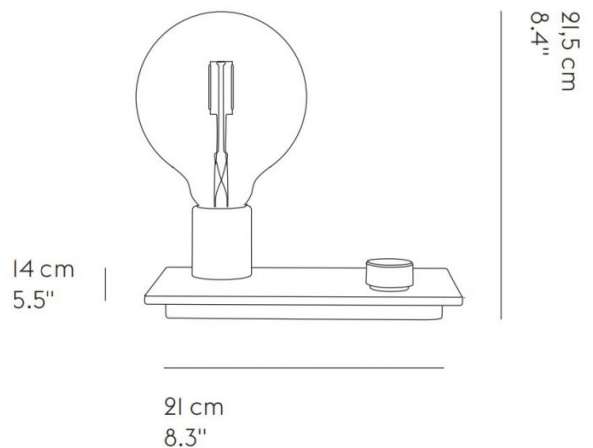

MUUTO

Muuto Control Table Lamp

LA3803

SOURCE: <https://www.davidvillagelighting.co.uk/product/Muuto-Control-Table-Lamp/16561>

PRODUCT DESCRIPTION

Designer: TAF Studio

Control Table Lamp by Muuto

Designed by TAF Studio, the Muuto Control Table Lamp is a playful lighting solution in a range of finishes, with a reference to the iconic E27 pendant and industrial machinery. The idea by the designers, TAF Architects, was to put all the lighting components on a tray, creating a minimalistic lamp to its very core. Control is a simple yet pragmatic lamp. This Table Lamp utilises a built-in dimmer on the base of the lamp, allowing you to control the intensity of the illumination, whilst also enticing the user to fully interact with the lamp.

PRODUCT SPECIFICATION

- Light** 1 x Max 2W E27 G125 LED filament bulb,
- Source:** dimmable (included)
- IP Code:** 20
- Dimming:** Integrated dimmer on the product.
- Dimensions:** Base Length: 23cm
Base Width: 14cm
Height: 21cm
Cable Length: 250cm