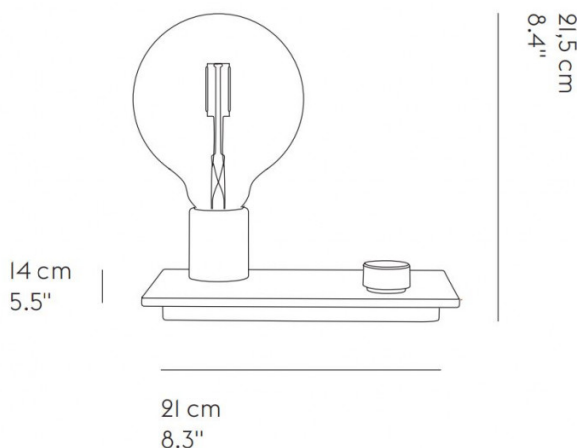

**PRODUCT SPECIFICATION**

- Light** 1 x Max 2W E27 G125 LED filament bulb,
- Source:** dimmable (included)
- IP Code:** 20
- Dimming:** Integrated dimmer on the product.
- Dimensions:** Base Length: 23cm  
Base Width: 14cm  
Height: 21cm  
Cable Length: 250cm