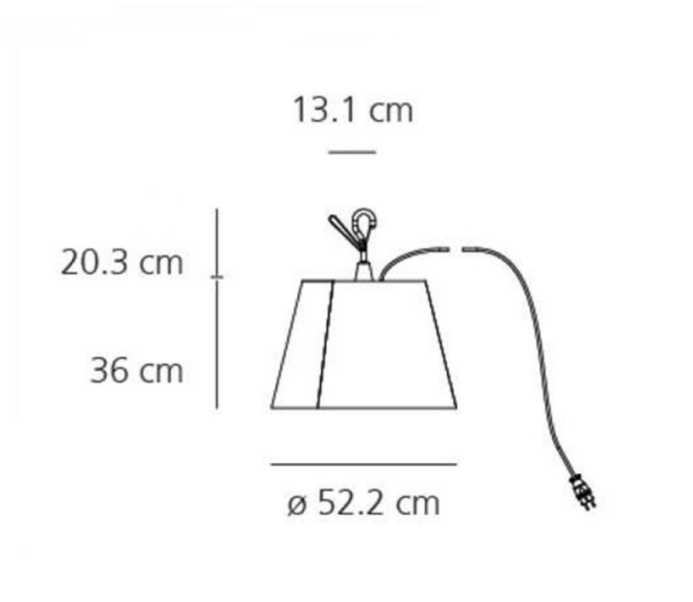

PRODUCT SPECIFICATION

Light Source: 20W, 3000K, 1022 Lumens

IP Code: 44

Dimming: Non-dimmable.

Dimensions: Shade: Ø52cm
Shade Height: 36cm

For all sales and technical enquiries, please contact:

+44 (0)114 263 4266