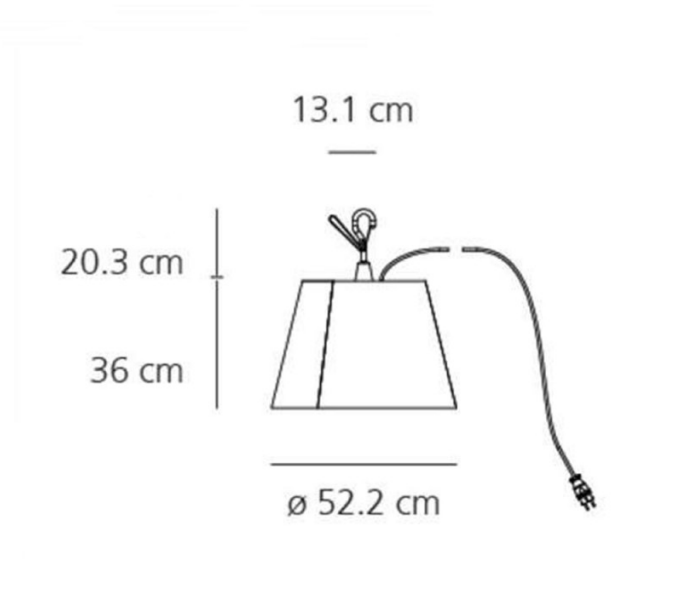

PRODUCT SPECIFICATION

Light Source: 20W, 3000K, 1022 Lumens

IP Code: 44

Dimming: Non-dimmable.

Dimensions: Shade: Ø52cm
Shade Height: 36cm

For all sales and technical enquiries, please contact:

+44 (0)114 263 4266