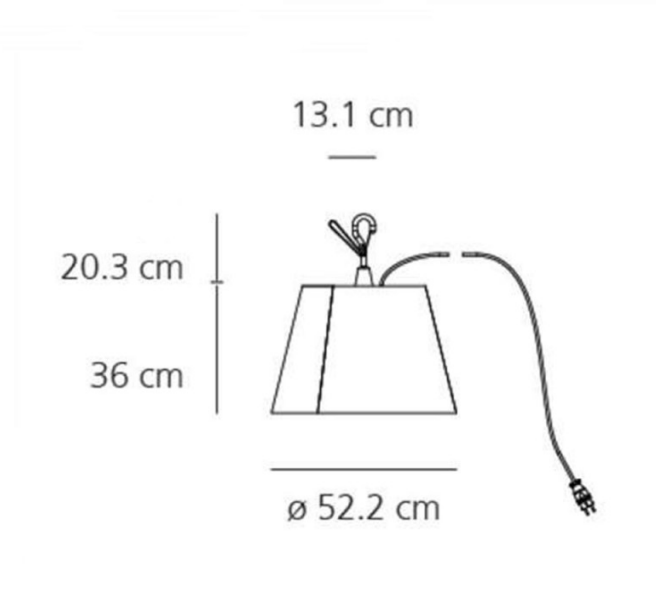

## PRODUCT SPECIFICATION

**Light Source:** 20W, 3000K, 1022 Lumens

**IP Code:** 44

**Dimming:** Non-dimmable.

**Dimensions:** Shade: Ø52cm  
Shade Height: 36cm

For all sales and technical enquiries, please contact: