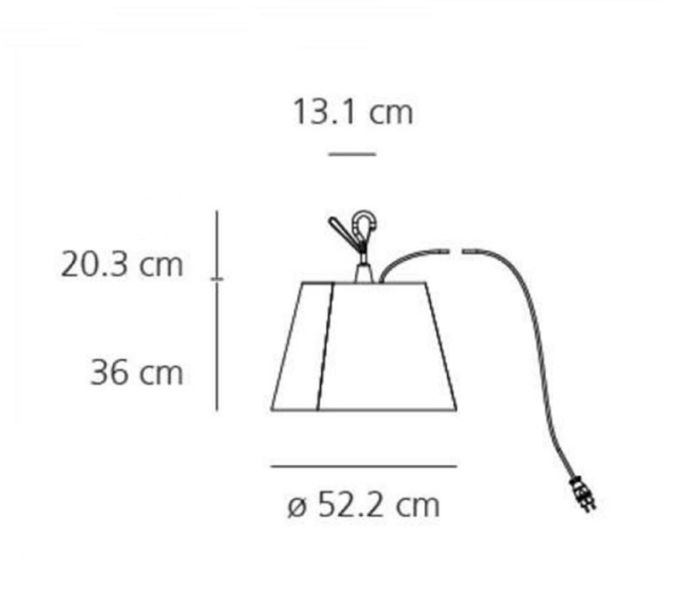

PRODUCT SPECIFICATION

Light Source: 20W, 3000K, 1022 Lumens

IP Code: 44

Dimming: Non-dimmable.

Dimensions: Shade: Ø52cm
Shade Height: 36cm

For all sales and technical enquiries, please contact:

+44 (0)114 263 4266