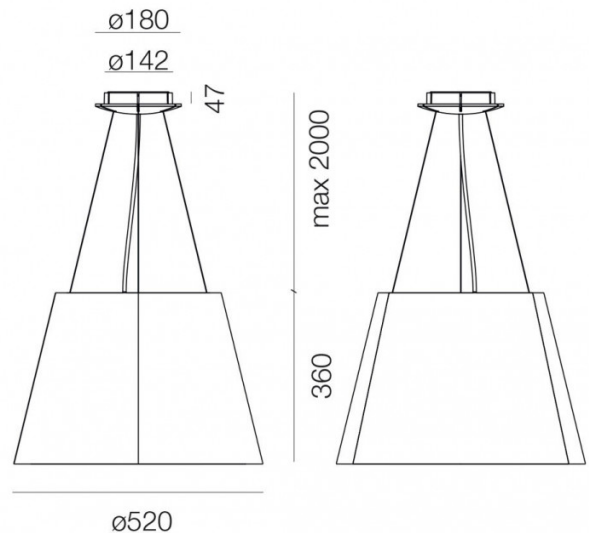

PRODUCT SPECIFICATION

- Light Source:** 20W, 3000K, 1022 Lumens
- IP Code:** 44
- Dimming:** Non-dimmable.
- Dimensions:** Shade: Ø52cm
Shade Height: 36cm
Maximum Drop: 200cm

For all sales and technical enquiries, please contact: