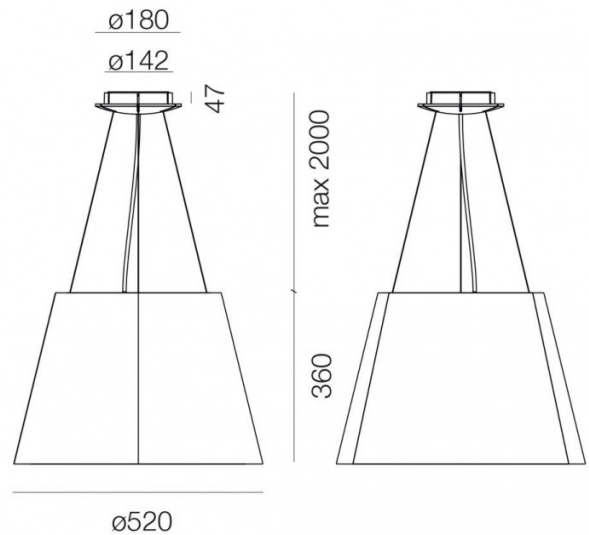

PRODUCT SPECIFICATION

- Light Source:** 20W, 3000K, 1022 Lumens
- IP Code:** 44
- Dimming:** Non-dimmable.
- Dimensions:** Shade: Ø52cm
Shade Height: 36cm
Maximum Drop: 200cm

For all sales and technical enquiries, please contact: