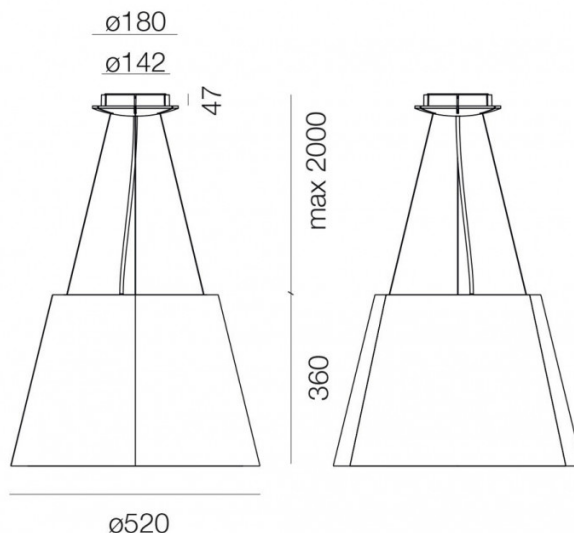

PRODUCT SPECIFICATION

Light Source: 20W, 3000K, 1022 Lumens

IP Code: 44

Dimming: Non-dimmable.

Dimensions: Shade: Ø52cm
Shade Height: 36cm
Maximum Drop: 200cm

For all sales and technical enquiries, please contact: