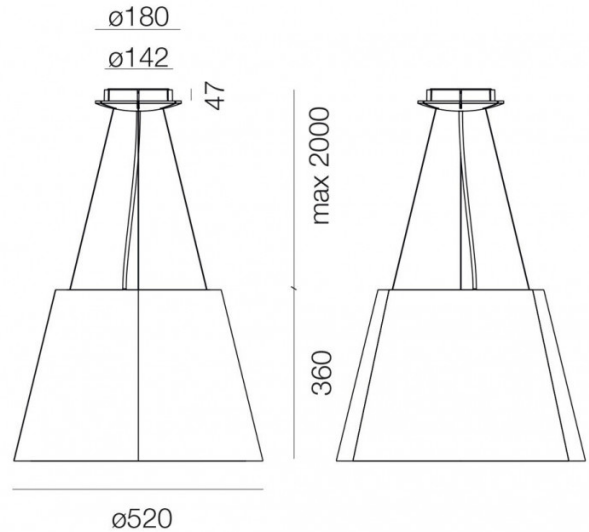

PRODUCT SPECIFICATION

- Light Source:** 20W, 3000K, 1022 Lumens
- IP Code:** 44
- Dimming:** Non-dimmable.
- Dimensions:** Shade: Ø52cm
Shade Height: 36cm
Maximum Drop: 200cm

For all sales and technical enquiries, please contact: