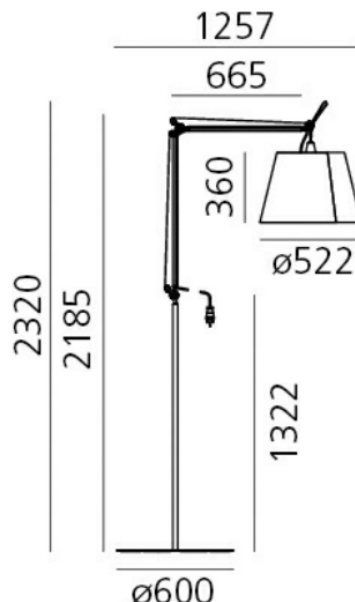

PRODUCT SPECIFICATION

Light Source: 20W, 3000K, 1022 Lumens

IP Code: 44

Dimensions: Shade: Ø52cm
Height: 230cm
Shade Height: 62cm
Depth: 125.7cm
Ø 60cm base

For all sales and technical enquiries, please contact: