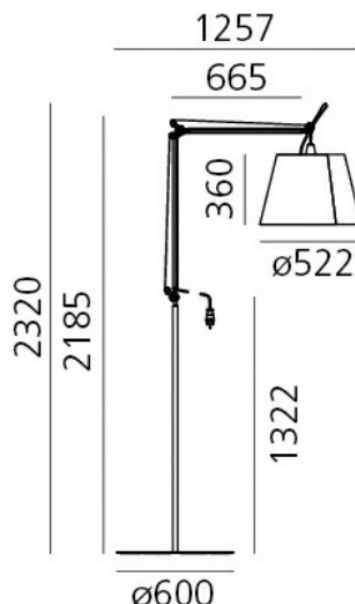

PRODUCT SPECIFICATION

Light Source: 20W, 3000K, 1022 Lumens

IP Code: 44

Dimensions: Shade: Ø52cm
Height: 230cm
Shade Height: 62cm
Depth: 125.7cm
Ø 60cm base

For all sales and technical enquiries, please contact: