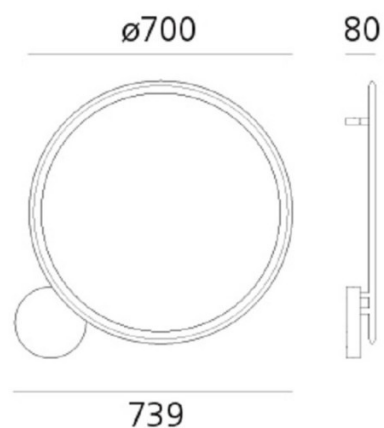

## PRODUCT SPECIFICATION

<b>Light Source:</b>	40W, 3000K, 2857 lumens
<b>IP Code:</b>	20
<b>Dimming:</b>	Dimmable via push to make dimming systems. Please consult your electrician, additional wiring may be required on site.
<b>Dimensions:</b>	Ø 70 cm 73.9 cm width 8 cm depth