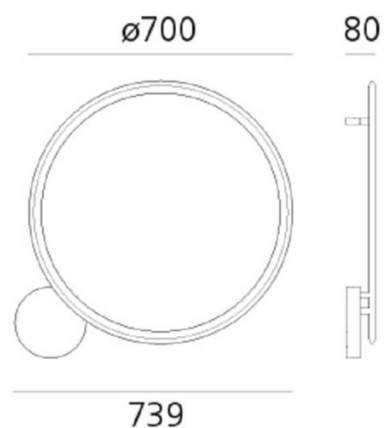

Artemide

Artemide Discovery Wall Light LED

LA3796

SOURCE: <https://www.davidvillagelighting.co.uk/product/Artemide-Discovery-Wall-Light-LED/16553>

PRODUCT DESCRIPTION

Designer: Ernesto Gismondi

Discovery Wall Light by Artemide

PRODUCT SPECIFICATION

Light Source:	40W, 3000K, 2857 lumens
IP Code:	20
Dimming:	Dimmable via push to make dimming systems. Please consult your electrician, additional wiring may be required on site.
Dimensions:	Ø 70 cm 73.9 cm width 8 cm depth