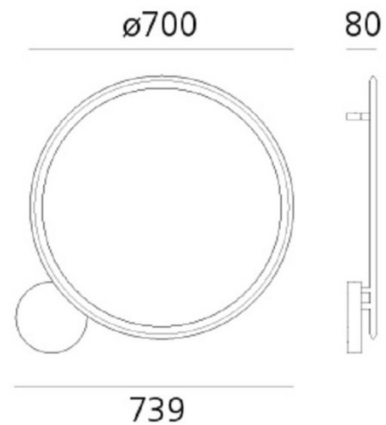

Artemide

Artemide Discovery Wall Light
LED

LA3796

SOURCE: <https://www.davidvillagelighting.co.uk/product/Artemide-Discovery-Wall-Light-LED/16553>

PRODUCT DESCRIPTION

Designer: Ernesto Gismondi

Discovery Wall Light by Artemide

PRODUCT SPECIFICATION

- Light Source:** 40W, 3000K, 2857 lumens
- IP Code:** 20
- Dimming:** Dimmable via push to make dimming systems. Please consult your electrician, additional wiring may be required on site.
- Dimensions:** Ø 70 cm
73.9 cm width
8 cm depth