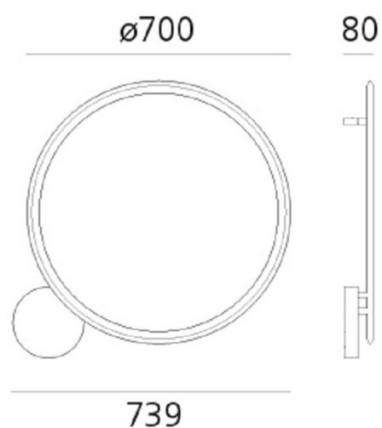

Artemide

Artemide Discovery Wall Light LED

LA3796

SOURCE: <https://www.davidvillagelighting.co.uk/product/Artemide-Discovery-Wall-Light-LED/16553>

PRODUCT DESCRIPTION

Designer: Ernesto Gismondi

Discovery Wall Light by Artemide

PRODUCT SPECIFICATION

Light Source:	40W, 3000K, 2857 lumens
IP Code:	20
Dimming:	Dimmable via push to make dimming systems. Please consult your electrician, additional wiring may be required on site.
Dimensions:	Ø 70 cm 73.9 cm width 8 cm depth