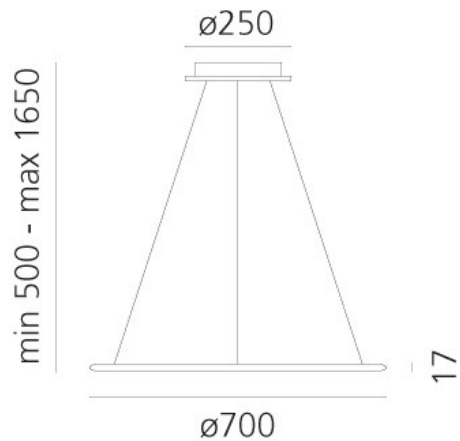

PRODUCT SPECIFICATION

- Light Source:** 40W, 3000K, 2857 lumens
- IP Code:** 20
- Dimming:** Push to make/ switch dimming, dimmable using push to make switches. Please consult your electrician, additional wiring may be required on site.
- Dimensions:** Ø 70cm
Ø 25cm ceiling rose
200cm max cord length