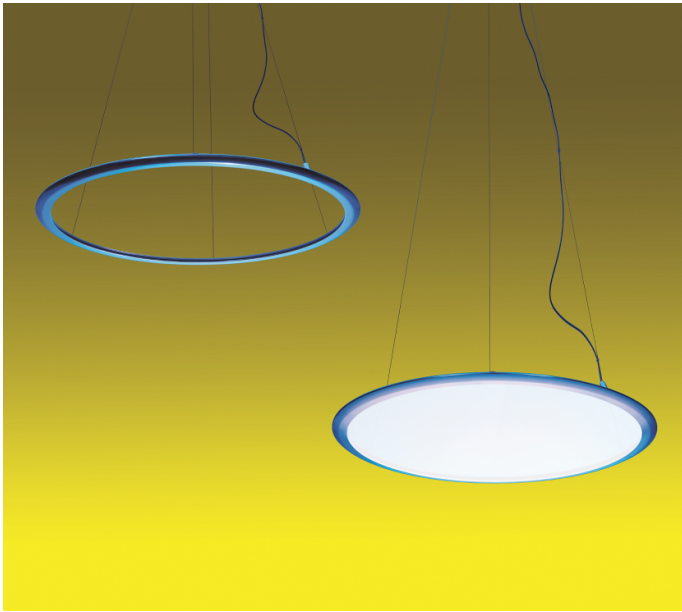

Artemide

Artemide Discovery LED
Suspension

LA3794

SOURCE: <https://www.davidvillagelighting.co.uk/product/Artemide-Discovery-LED-Suspension/16551>

PRODUCT DESCRIPTION

Designer: Ernesto Gismondi

Discovery Suspension by Artemide

An ingenious design by Ernesto Gismondi (founder of the Studio Artemide s.a.s.) the Discovery lights are an unobtrusive, immaterial and even almost absent objects. An aluminium lightweight ring in 3 colour finishes, that hosts a transparent PMMA flat surface. Discovery only becomes perceptible, when switched on, and the transparent surface becomes fully illuminated. The aluminium rim hosts the LED strip, which then projects light onto the PMMA surface, it then changes from transparent to full of light.

Discovery suspension light emits a direct and indirect light in a uniform way. A light that is so unique and barely perceptible in the room when switched off. Discovery is also available in an [App Compatible](#) version, which allows you to control light intensity via the Artemide App.

PRODUCT SPECIFICATION

- Light Source:** 40W, 3000K, 2857 lumens
- IP Code:** 20
- Dimming:** Push to make/ switch dimming, dimmable using push to make switches. Please consult your electrician, additional wiring may be required on site.
- Dimensions:** Ø 70cm
Ø 25cm ceiling rose
200cm max cord length