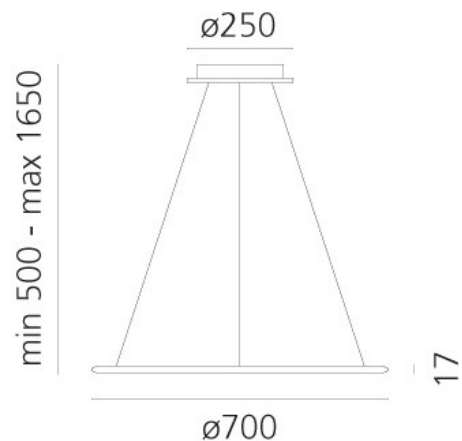

## PRODUCT SPECIFICATION

<b>Light Source:</b>	40W, 3000K, 2857 lumens
<b>IP Code:</b>	20
<b>Dimming:</b>	Push to make/ switch dimming, dimmable using push to make switches. Please consult your electrician, additional wiring may be required on site.
<b>Dimensions:</b>	Ø 70cm Ø 25cm ceiling rose 200cm max cord length