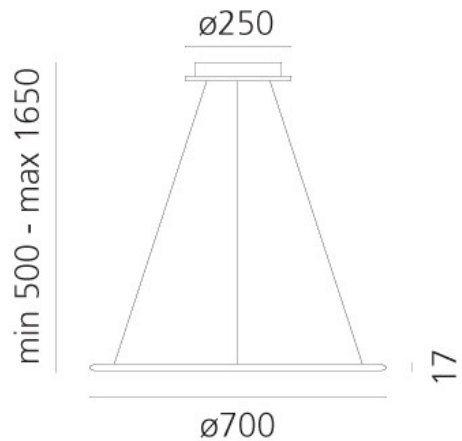

PRODUCT SPECIFICATION

- Light Source:** 40W, 3000K, 2857 lumens
- IP Code:** 20
- Dimming:** Push to make/ switch dimming, dimmable using push to make switches. Please consult your electrician, additional wiring may be required on site.
- Dimensions:** Ø 70cm  
Ø 25cm ceiling rose  
200cm max cord length