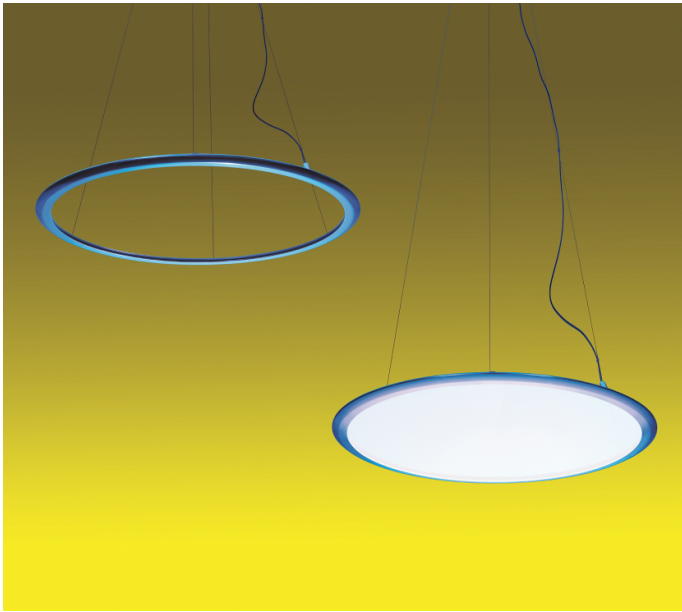

Artemide

Artemide Discovery LED  
Suspension

LA3794

SOURCE: <https://www.davidvillagelighting.co.uk/product/Artemide-Discovery-LED-Suspension/16551>

PRODUCT DESCRIPTION

Designer: Ernesto Gismondi

Discovery Suspension by Artemide

An ingenious design by Ernesto Gismondi (founder of the Studio Artemide s.a.s.) the Discovery lights are an unobtrusive, immaterial and even almost absent objects. An aluminium lightweight ring in 3 colour finishes, that hosts a transparent PMMA flat surface. Discovery only becomes perceptible, when switched on, and the transparent surface becomes fully illuminated. The aluminium rim hosts the LED strip, which then projects light onto the PMMA surface, it then changes from transparent to full of light.

Discovery suspension light emits a direct and indirect light in a uniform way. A light that is so unique and barely perceptible in the room when switched off. Discovery is also available in an [App Compatible](#) version, which allows you to control light intensity via the Artemide App.

PRODUCT SPECIFICATION

- Light Source:** 40W, 3000K, 2857 lumens
- IP Code:** 20
- Dimming:** Push to make/ switch dimming, dimmable using push to make switches. Please consult your electrician, additional wiring may be required on site.
- Dimensions:** Ø 70cm  
Ø 25cm ceiling rose  
200cm max cord length