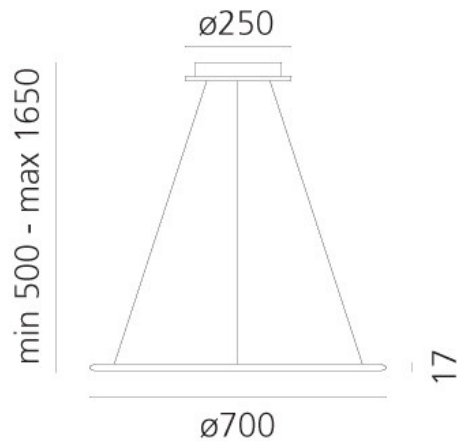

PRODUCT SPECIFICATION

- Light Source:** 40W, 3000K, 2857 lumens
- IP Code:** 20
- Dimming:** Push to make/ switch dimming, dimmable using push to make switches. Please consult your electrician, additional wiring may be required on site.
- Dimensions:** Ø 70cm
Ø 25cm ceiling rose
200cm max cord length