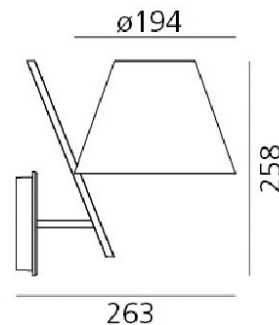

### La Petite Wall by Artemide

As part of the La Petite collection, designed by Andrea Quaglio and Emanuela Simonelli for Artemide, the wall light bares the same La Petite characteristics. A reinterpretation of the classic lampshade, made from light-weight plastic material. The light benefits from two diffusers emitting both a direct and indirect soft light. The La Petite lights have no symmetry, but order is always present. A simple joint connects the lampshade to the aluminium stem and just like that form an elegant, minimal design. The lampshade in fact acts as a counter balance to the asymmetrical, tilted stem.

## PRODUCT SPECIFICATION

**Light Source:** 1 x 6W LED E14 (excluded)

**IP Code:** 20

**Dimming:** Dimmable via mains phase dimming.

**Dimensions:** 25.8 cm height  
26.3 cm depth  
Ø 19.4 cm sjhade

**For all sales and technical enquiries, please contact:**