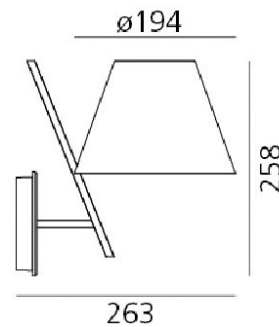

As part of the La Petite collection, designed by Andrea Quaglio and Emanuela Simonelli for Artemide, the wall light bares the same La Petite characteristics. A reinterpretation of the classic lampshade, made from light-weight plastic material. The light benefits from two diffusers emitting both a direct and indirect soft light. The La Petite lights have no symmetry, but order is always present. A simple joint connects the lampshade to the aluminium stem and just like that form an elegant, minimal design. The lampshade in fact acts as a counter balance to the asymmetrical, tilted stem.

The La Petite collection also include a [floor lamp](#) and [table lamp](#), and all lights are available in a black or white finish.

PRODUCT SPECIFICATION

Light Source: 1 x 6W LED E14 (excluded)

IP Code: 20

Dimming: Dimmable via mains phase dimming.

Dimensions: 25.8 cm height
26.3 cm depth
Ø 19.4 cm sjhade

For all sales and technical enquiries, please contact:

+44 (0)114 263 4266

info@davidvillagelighting.co.uk