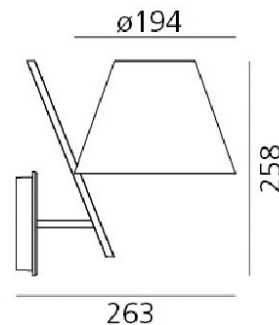

As part of the La Petite collection, designed by Andrea Quaglio and Emanuela Simonelli for Artemide, the wall light bares the same La Petite characteristics. A reinterpretation of the classic lampshade, made from light-weight plastic material. The light benefits from two diffusers emitting both a direct and indirect soft light. The La Petite lights have no symmetry, but order is always present. A simple joint connects the lampshade to the aluminium stem and just like that form an elegant, minimal design. The lampshade in fact acts as a counter balance to the asymmetrical, tilted stem.

The La Petite collection also include a [floor lamp](#) and [table lamp](#), and all lights are available in a black or white finish.

PRODUCT SPECIFICATION

Light Source: 1 x 6W LED E14 (excluded)

IP Code: 20

Dimming: Dimmable via mains phase dimming.

Dimensions: 25.8 cm height
26.3 cm depth
Ø 19.4 cm sjhade

For all sales and technical enquiries, please contact:

+44 (0)114 263 4266

info@davidvillagelighting.co.uk