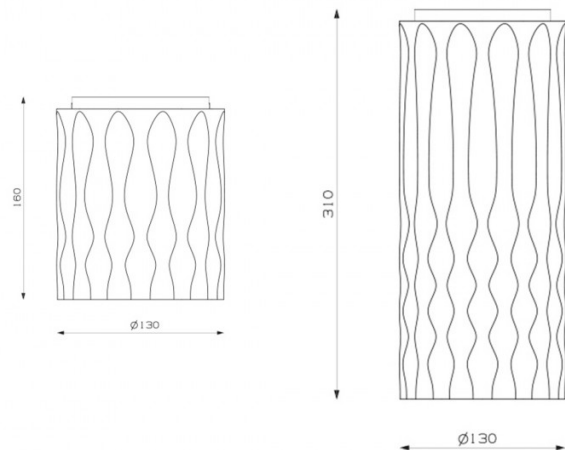

Artemide

Artemide Fiamma LED Ceiling Light

LA3783/SB

SOURCE: <https://www.davidvillagelighting.co.uk/product/Artemide-Fiamma-LED-Ceiling-Light/16533>

PRODUCT DESCRIPTION

Designer: Wilmotte & Industries

Fiamma by Artemide

Fiamma, designed by Wilmotte & Industries, is a ceiling light that perfectly suits the contract sector, but easily adaptable for everyday environments. A look that attributes any space with a domestic feeling. The body of Fiamma is made from anodised aluminium and has its own texture, where look and functionality become one. A transparent diffuser controls the light emitted via the LED integrated light source. The diffuser also creates an anti-reflex texture which allows for comfort and use in any conditions. Fiamma ceiling lamp is available in two sizes (Fiamma 15 and Fiamma 30) and you select between a black or grey finish option.

PRODUCT SPECIFICATION

- Light Source:** **Fiamma 15** - 20W, 3000K, 1620 lumens
Fiamma 30 - 28W, 3000K, 1878 lumens
- IP Code:** 20
- Dimming:** Dimmable via push to make dimming systems. Please consult your electrician, additional wiring may be required on site.
- Dimensions:** **Fiamma 15** - 13 x 16 cm
Fiamma 30 - 13 x 31 cm