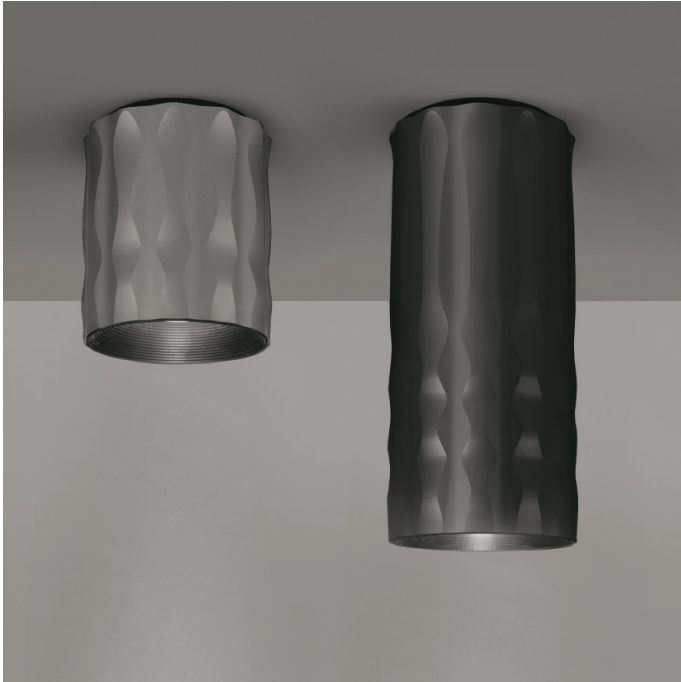

Artemide

Artemide Fiamma LED Ceiling Light

LA3783/SB

SOURCE: <https://www.davidvillagelighting.co.uk/product/Artemide-Fiamma-LED-Ceiling-Light/16533>

PRODUCT DESCRIPTION

Designer: Wilmotte & Industries

Fiamma by Artemide

Fiamma, designed by Wilmotte & Industries, is a ceiling light that perfectly suits the contract sector, but easily adaptable for everyday environments. A look that attributes any space with a domestic feeling. The body of Fiamma is made from anodised aluminium and has its own texture, where look and functionality become one. A transparent diffuser controls the light emitted via the LED integrated light source. The diffuser also creates an anti-reflex texture which allows for comfort and use in any conditions. Fiamma ceiling lamp is available in two sizes (Fiamma 15 and Fiamma 30) and you select between a black or grey finish option.

PRODUCT SPECIFICATION

- Light Source:** Fiamma 15 - 20W, 3000K, 1620 lumens
Fiamma 30 - 28W, 3000K, 1878 lumens
- IP Code:** 20
- Dimming:** Dimmable via push to make dimming systems. Please consult your electrician, additional wiring may be required on site.
- Dimensions:** Fiamma 15 - 13 x 16 cm
Fiamma 30 - 13 x 31 cm