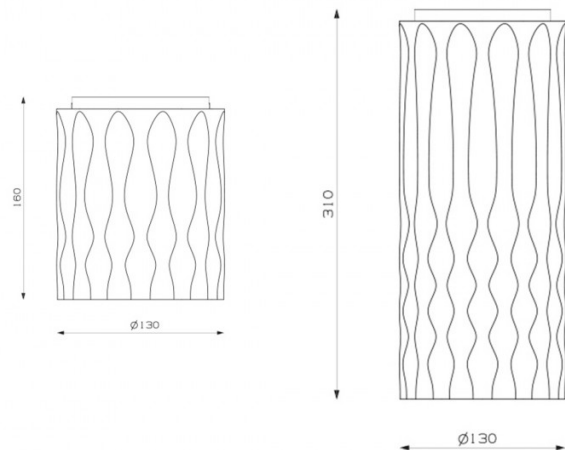

Artemide

Artemide Fiamma LED Ceiling Light

LA3783/SB

SOURCE: <https://www.davidvillagelighting.co.uk/product/Artemide-Fiamma-LED-Ceiling-Light/16533>

PRODUCT DESCRIPTION

Designer: Wilmotte & Industries

Fiamma by Artemide

Fiamma, designed by Wilmotte & Industries, is a ceiling light that perfectly suits the contract sector, but easily adaptable for everyday environments. A look that attributes any space with a domestic feeling. The body of Fiamma is made from anodised aluminium and has its own texture, where look and functionality become one. A transparent diffuser controls the light emitted via the LED integrated light source. The diffuser also creates an anti-reflex texture which allows for comfort and use in any conditions. Fiamma ceiling lamp is available in two sizes (Fiamma 15 and Fiamma 30) and you select between a black or grey finish option.

PRODUCT SPECIFICATION

- Light Source:** Fiamma 15 - 20W, 3000K, 1620 lumens
Fiamma 30 - 28W, 3000K, 1878 lumens
- IP Code:** 20
- Dimming:** Dimmable via push to make dimming systems. Please consult your electrician, additional wiring may be required on site.
- Dimensions:** Fiamma 15 - 13 x 16 cm
Fiamma 30 - 13 x 31 cm