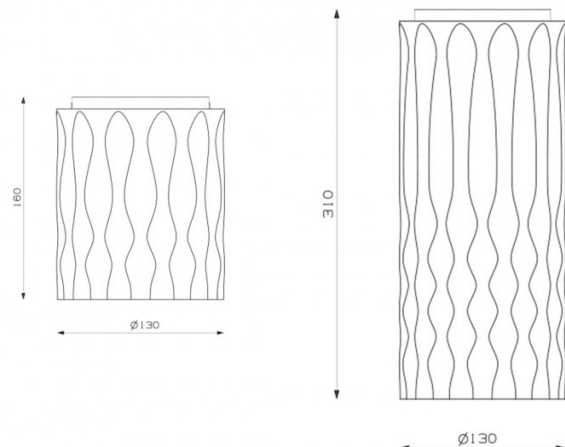

Fiamma, designed by Wilmotte & Industries, is a ceiling light that perfectly suits the contract sector, but easily adaptable for everyday environments. A look that attributes any space with a domestic feeling. The body of Fiamma is made from anodised aluminium and has its own texture, where look and functionality become one. A transparent diffuser controls the light emitted via the LED integrated light source. The diffuser also creates an anti-reflex texture which allows for comfort and use in any conditions. Fiamma ceiling lamp is available in two sizes (Fiamma 15 and Fiamma 30) and you select between a black or grey finish option.

PRODUCT SPECIFICATION

- Light Source:** Fiamma 15 - 20W, 3000K, 1620 lumens
Fiamma 30 - 28W, 3000K, 1878 lumens
- IP Code:** 20
- Dimming:** Dimmable via push to make dimming systems. Please consult your electrician, additional wiring may be required on site.
- Dimensions:** Fiamma 15 - 13 x 16 cm
Fiamma 30 - 13 x 31 cm