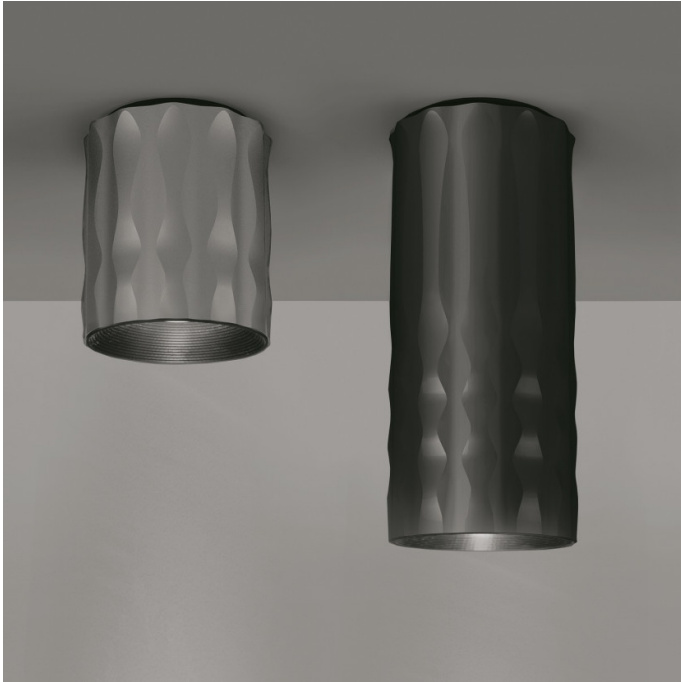

Artemide

Artemide Fiamma LED Ceiling Light

LA3783/SB

SOURCE: <https://www.davidvillagelighting.co.uk/product/Artemide-Fiamma-LED-Ceiling-Light/16533>

PRODUCT DESCRIPTION

Designer: Wilmotte & Industries

Fiamma by Artemide

Fiamma, designed by Wilmotte & Industries, is a ceiling light that perfectly suits the contract sector, but easily adaptable for everyday environments. A look that attributes any space with a domestic feeling. The body of Fiamma is made from anodised aluminium and has its own texture, where look and functionality become one. A transparent diffuser controls the light emitted via the LED integrated light source. The diffuser also creates an anti-reflex texture which allows for comfort and use in any conditions. Fiamma ceiling lamp is available in two sizes (Fiamma 15 and Fiamma 30) and you select between a black or grey finish option.

PRODUCT SPECIFICATION

- Light Source:** **Fiamma 15** - 20W, 3000K, 1620 lumens
Fiamma 30 - 28W, 3000K, 1878 lumens
- IP Code:** 20
- Dimming:** Dimmable via push to make dimming systems. Please consult your electrician, additional wiring may be required on site.
- Dimensions:** **Fiamma 15** - 13 x 16 cm
Fiamma 30 - 13 x 31 cm