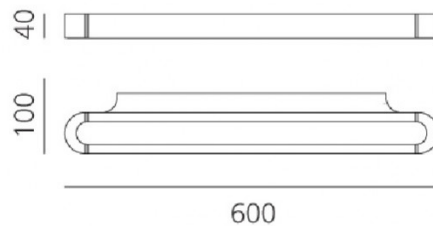

## PRODUCT SPECIFICATION

- Light Source:** 25W, 3000K, 2923 lumens
- IP Code:** 20
- Dimming:** **Dimmable version:** Push to make/ switch dimming, dimmable using push to make switches. Please consult your electrician, additional wiring may be required on site.
- Dimensions:** 60 cm width  
10 cm depth  
4 cm height