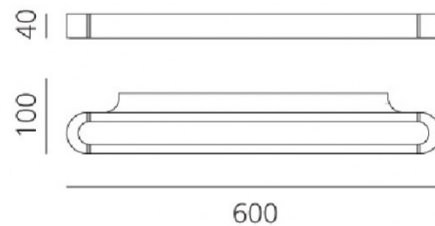

Artemide

Artemide Talo 60 LED Wall Light

LA7742/60

SOURCE: <https://www.davidvillagelighting.co.uk/product/Artemide-Talo-60-LED-Wall-Light/16524>

PRODUCT DESCRIPTION

Designer: Neil Poulton

Talo 60 LED Wall by Artemide

PRODUCT SPECIFICATION

- Light Source:** 25W, 3000K, 2923 lumens
- IP Code:** 20
- Dimming:** **Dimmable version:** Push to make/ switch dimming, dimmable using push to make switches. Please consult your electrician, additional wiring may be required on site.
- Dimensions:** 60 cm width
10 cm depth
4 cm height