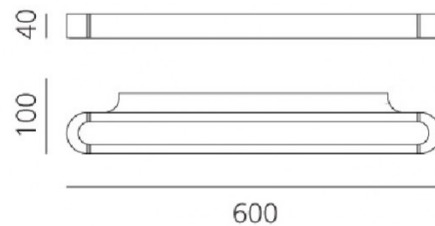

PRODUCT SPECIFICATION

- Light Source:** 25W, 3000K, 2923 lumens
- IP Code:** 20
- Dimming:** **Dimmable version:** Push to make/ switch dimming, dimmable using push to make switches. Please consult your electrician, additional wiring may be required on site.
- Dimensions:** 60 cm width
10 cm depth
4 cm height