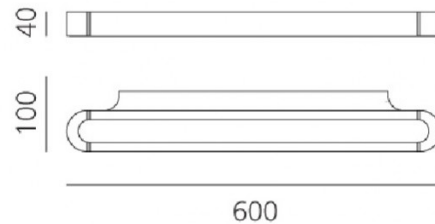

PRODUCT SPECIFICATION

- Light Source:** 25W, 3000K, 2923 lumens
- IP Code:** 20
- Dimming:** **Dimmable version:** Push to make/ switch dimming, dimmable using push to make switches. Please consult your electrician, additional wiring may be required on site.
- Dimensions:** 60 cm width
10 cm depth
4 cm height