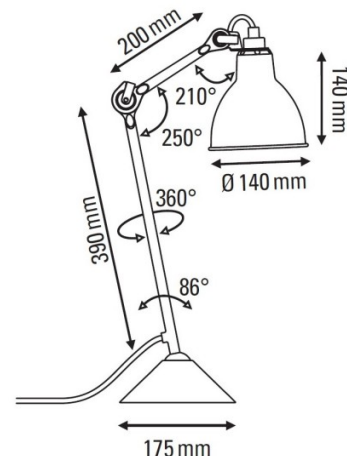

The table lamp has a fully adjustable structure, with movable joints on the arm and lampshade and also a stem which can rotate around 360°. The Lampe Gras No. 205 table light is perfect for use as a reading/task light on tables, desks, side tables and more for an effective glow paired with a vintage design. Available in 13 beautiful shade colours matched with a black finished structure.

PRODUCT SPECIFICATION

Light Source: 1 x max 15W E14 LED (excluded)

IP Code: 20

Dimming: In line on/off switch included on cable

Dimensions: Ø14cm shade
14cm shade height
20cm arm
39cm stem
Ø17.5cm base
214cm cable length