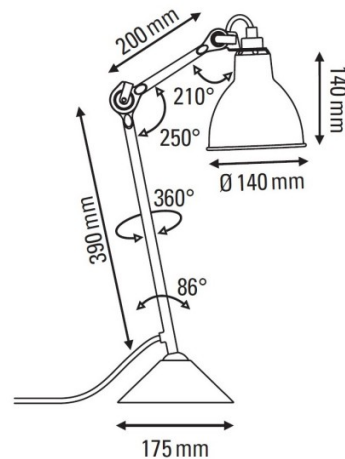

The table lamp has a fully adjustable structure, with movable joints on the arm and lampshade and also a stem which can rotate around 360°. The Lampe Gras No. 205 table light is perfect for use as a reading/task light on tables, desks, side tables and more for an effective glow paired with a vintage design. Available in 13 beautiful shade colours matched with a black finished structure.

PRODUCT SPECIFICATION

Light Source: 1 x max 15W E14 LED (excluded)

IP Code: 20

Dimming: In line on/off switch included on cable

Dimensions: Ø14cm shade
14cm shade height
20cm arm
39cm stem
Ø17.5cm base
214cm cable length