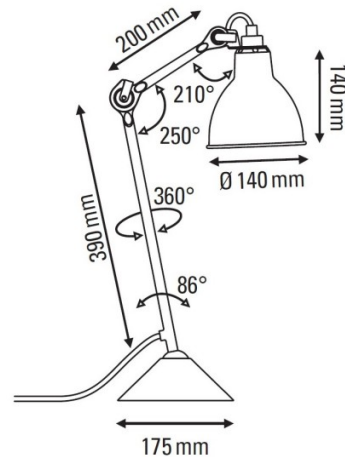

The table lamp has a fully adjustable structure, with movable joints on the arm and lampshade and also a stem which can rotate around 360°. The Lampe Gras No. 205 table light is perfect for use as a reading/task light on tables, desks, side tables and more for an effective glow paired with a vintage design. Available in 13 beautiful shade colours matched with a black finished structure.

## PRODUCT SPECIFICATION

**Light Source:** 1 x max 15W E14 LED (excluded)

**IP Code:** 20

**Dimming:** In line on/off switch included on cable

**Dimensions:** Ø14cm shade  
14cm shade height  
20cm arm  
39cm stem  
Ø17.5cm base  
214cm cable length