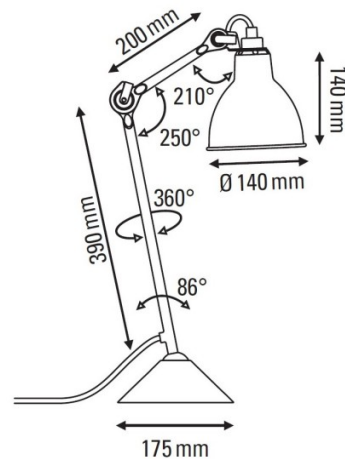

The table lamp has a fully adjustable structure, with movable joints on the arm and lampshade and also a stem which can rotate around 360°. The Lampe Gras No. 205 table light is perfect for use as a reading/task light on tables, desks, side tables and more for an effective glow paired with a vintage design. Available in 13 beautiful shade colours matched with a black finished structure.

## PRODUCT SPECIFICATION

**Light Source:** 1 x max 15W E14 LED (excluded)

**IP Code:** 20

**Dimming:** In line on/off switch included on cable

**Dimensions:** Ø14cm shade  
14cm shade height  
20cm arm  
39cm stem  
Ø17.5cm base  
214cm cable length