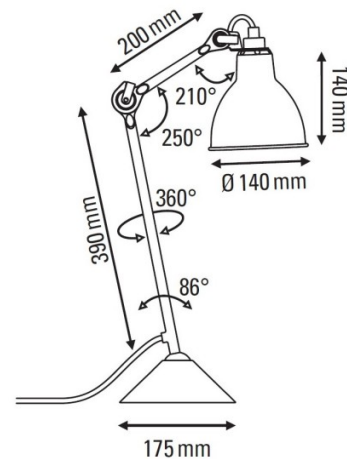

The table lamp has a fully adjustable structure, with movable joints on the arm and lampshade and also a stem which can rotate around 360°. The Lampe Gras No. 205 table light is perfect for use as a reading/task light on tables, desks, side tables and more for an effective glow paired with a vintage design. Available in 13 beautiful shade colours matched with a black finished structure.

Please Note: This Table Lamp can also be supplied with a conical shade. Please [contact us](#) for more info and pricing.

PRODUCT SPECIFICATION

Light Source: 1 x max 15W E14 LED (excluded)

IP Code: 20

Dimming: In line on/off switch included on cable

Dimensions: Ø14cm shade
14cm shade height
20cm arm
39cm stem
Ø17.5cm base
214cm cable length

For all sales and technical enquiries, please contact:

+44 (0)114 263 4266

info@davidvillagelighting.co.uk

www.davidvillagelighting.co.uk