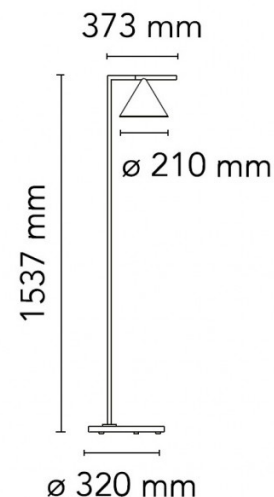

PRODUCT SPECIFICATION

Light Source: 20W, 2700K, 557 lumens

IP Code: 20

Dimming: In line dimmer included on cable

Dimensions: Ø21cm shade
153.7cm height
37.3cm width
Ø32cm base
260cm cable length

For all sales and technical enquiries, please contact: