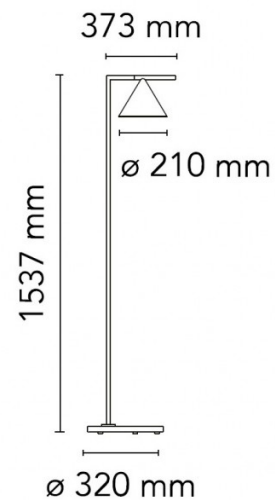

## PRODUCT SPECIFICATION

- Light Source:** 20W, 2700K, 557 lumens
- IP Code:** 20
- Dimming:** In line dimmer included on cable
- Dimensions:**
  - Ø21cm shade
  - 153.7cm height
  - 37.3cm width
  - Ø32cm base
  - 260cm cable length