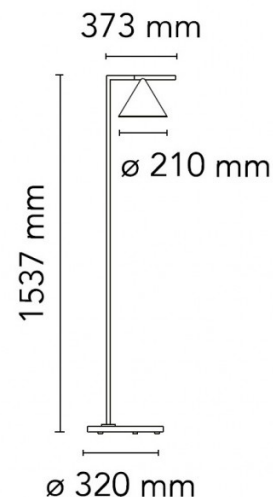

PRODUCT SPECIFICATION

Light Source: 20W, 2700K, 557 Lumens

IP Code: 20

Dimming: In-line dimmer included on cable.

Dimensions: Shade: Ø21cm
Height: 153.7cm
Width: 37.3cm
Base: Ø32cm
Cable Length: 260cm

For all sales and technical enquiries, please contact: