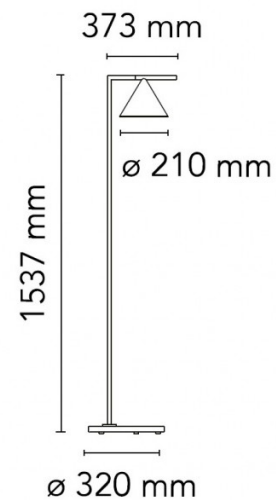

The Captain Flint floor lamp provides adjustable and directional light and is a perfect example of multi-purpose free-standing luminaire. The head of the fixture rotates through the vertical axis around the stem allowing for ambient up-lighting or a directional light source for reading.

PRODUCT SPECIFICATION

- Light Source:** 20W, 2700K, 557 lumens
- IP Code:** 20
- Dimming:** In line dimmer included on cable
- Dimensions:**
 - Ø21cm shade
 - 153.7cm height
 - 37.3cm width
 - Ø32cm base
 - 260cm cable length