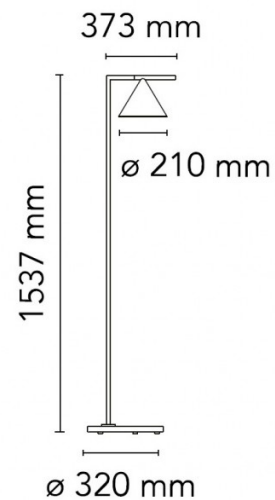

For all sales and technical enquiries, please contact:

+44 (0)114 263 4266

info@davidvillagelighting.co.uk

www.davidvillagelighting.co.uk