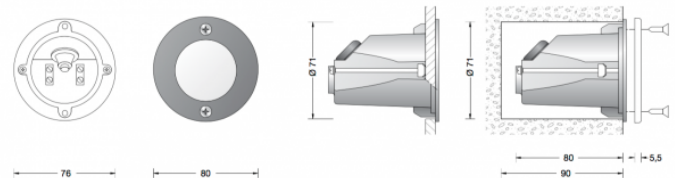

PRODUCT SPECIFICATION

Light Source: 2.6W, 3000K, 28 Lumens
OR
2.6W, 4000K, 31 Lumens

IP Code: 65

For all sales and technical enquiries, please contact:

+44 (0)114 263 4266

info@davidvillagelighting.co.uk

www.davidvillagelighting.co.uk