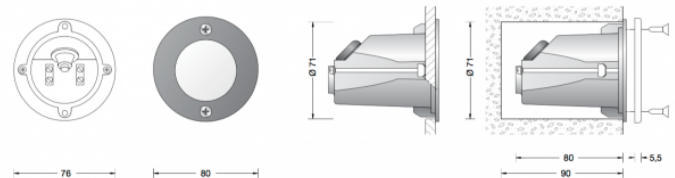

Bega 22109 LED Recessed Wall Small

LA10028

SOURCE: <https://www.davidvillagelighting.co.uk/product/Bega-22109-LED-Recessed-Wall-Small/16349>

PRODUCT DESCRIPTION

Bega 22109 LED Recessed Wall Light

Available in a graphite or silver finish. Maintenance-free luminaire with high protection class. For recessed installation in walls. For interior and exterior lighting applications. Luminaire made of aluminium alloy, aluminium and stainless steel. White safety glass. Silicone gasket.

Power supply required - contact us for details.

PRODUCT SPECIFICATION

Light Source: 2.6W, 3000K, 28 Lumens
OR
2.6W, 4000K, 31 Lumens
IP Code: 65

For all sales and technical enquiries, please contact:

+44 (0)114 263 4266