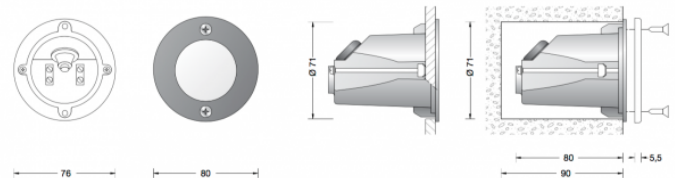

Bega 22109 LED Recessed Wall Small

LA10028

SOURCE: <https://www.davidvillagelighting.co.uk/product/Bega-22109-LED-Recessed-Wall-Small/16349>

PRODUCT DESCRIPTION

Bega 22109 LED Recessed Wall Light

Available in a graphite or silver finish. Maintenance-free luminaire with high protection class. For recessed installation in walls. For interior and exterior lighting applications. Luminaire made of aluminium alloy, aluminium and stainless steel. White safety glass. Silicone gasket.

Power supply required - contact us for details.

PRODUCT SPECIFICATION

Light Source: 2.6W, 3000K, 28 Lumens
OR
2.6W, 4000K, 31 Lumens

IP Code: 65

For all sales and technical enquiries, please contact:

+44 (0)114 263 4266