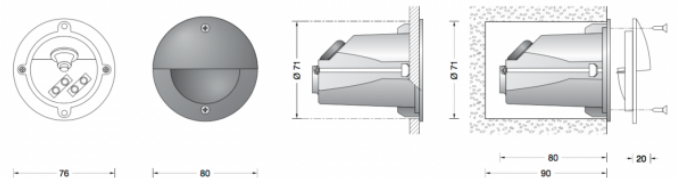

For all sales and technical enquiries, please contact:

+44 (0)114 263 4266

info@davidvillagelighting.co.uk

www.davidvillagelighting.co.uk