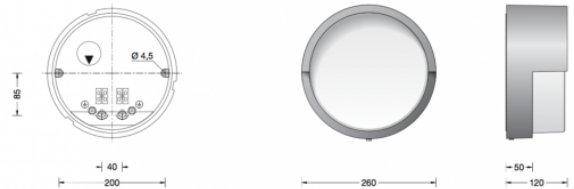

For all sales and technical enquiries, please contact:

+44 (0)114 263 4266

info@davidvillagelighting.co.uk

www.davidvillagelighting.co.uk