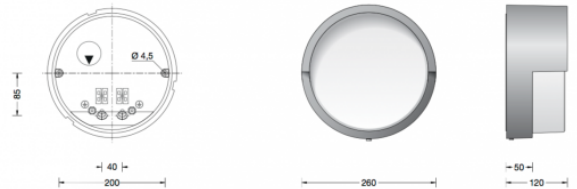

For all sales and technical enquiries, please contact:

+44 (0)114 263 4266

info@davidvillagelighting.co.uk

www.davidvillagelighting.co.uk