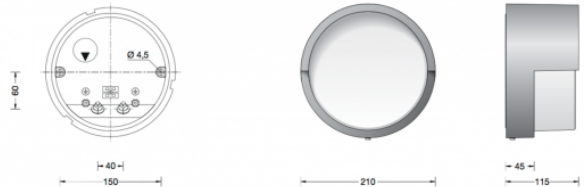

For all sales and technical enquiries, please contact:

+44 (0)114 263 4266

info@davidvillagelighting.co.uk

www.davidvillagelighting.co.uk