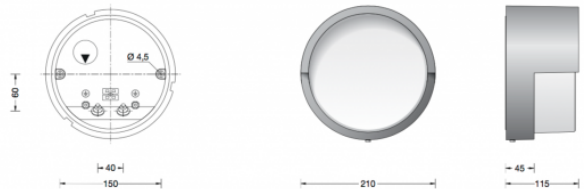

For all sales and technical enquiries, please contact:

+44 (0)114 263 4266

info@davidvillagelighting.co.uk

www.davidvillagelighting.co.uk