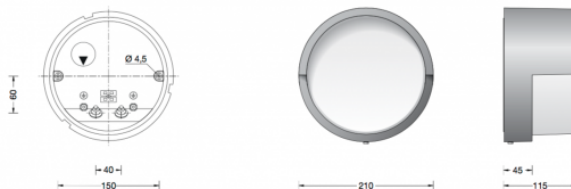

For all sales and technical enquiries, please contact:

+44 (0)114 263 4266

info@davidvillagelighting.co.uk

www.davidvillagelighting.co.uk