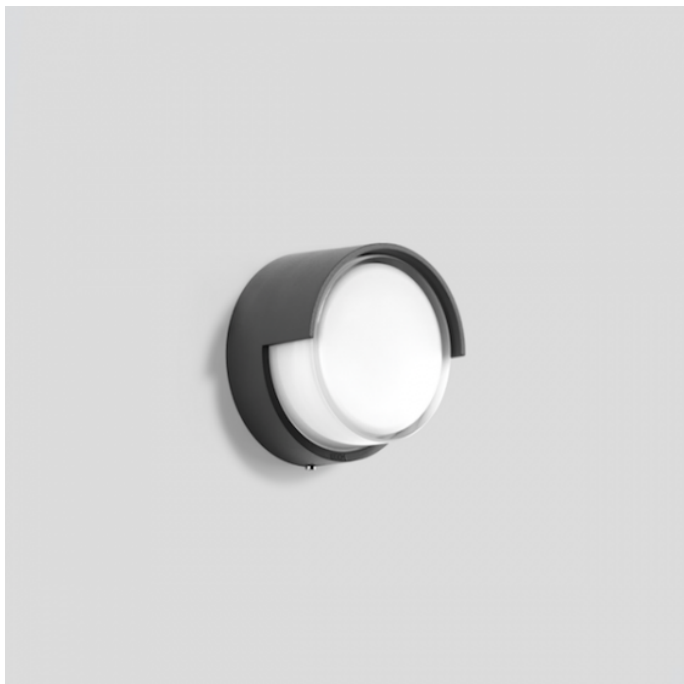

**BEGA**

**Bega 33507 LED Wall / Ceiling  
Medium**

LA3700

SOURCE: <https://www.davidvillagelighting.co.uk/product/Bega-33507-LED-Wall-Ceiling-Medium/16343>

**PRODUCT DESCRIPTION**

Bega 33507 LED wall / ceiling medium available in a graphite or silver finish.

Luminaire made of aluminium alloy, aluminium and stainless steel. Crystal glass, white inside. Silicone gasket.

Recessed LED Ceiling and wall luminaire with high protection class for a variety of lighting tasks. Unshielded wall luminaire with high protection class for a variety of lighting tasks. The used LED technique offers durability and optimal light output with low power consumption at the same time.

Suitable for interior or exterior use.

**PRODUCT SPECIFICATION**

**Light Source:** 3.9W, 3000K, 254 Lumens  
OR  
3.9W, 4000K, 263 Lumens  
**IP Code:** 65

**For all sales and technical enquiries, please contact:**