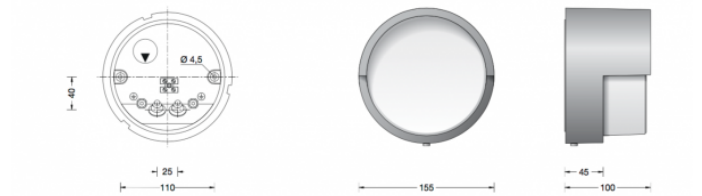

PRODUCT SPECIFICATION

Light Source: 3.9W, 3000K, 254 Lumens
OR
3.9W, 4000K, 263 Lumens

IP Code: 65

For all sales and technical enquiries, please contact:

+44 (0)114 263 4266

info@davidvillagelighting.co.uk

www.davidvillagelighting.co.uk