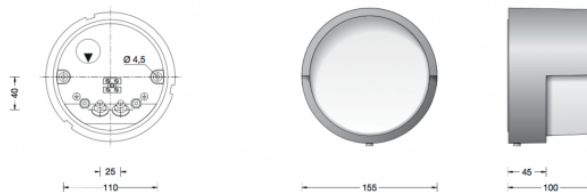

For all sales and technical enquiries, please contact:

+44 (0)114 263 4266

info@davidvillagelighting.co.uk

www.davidvillagelighting.co.uk