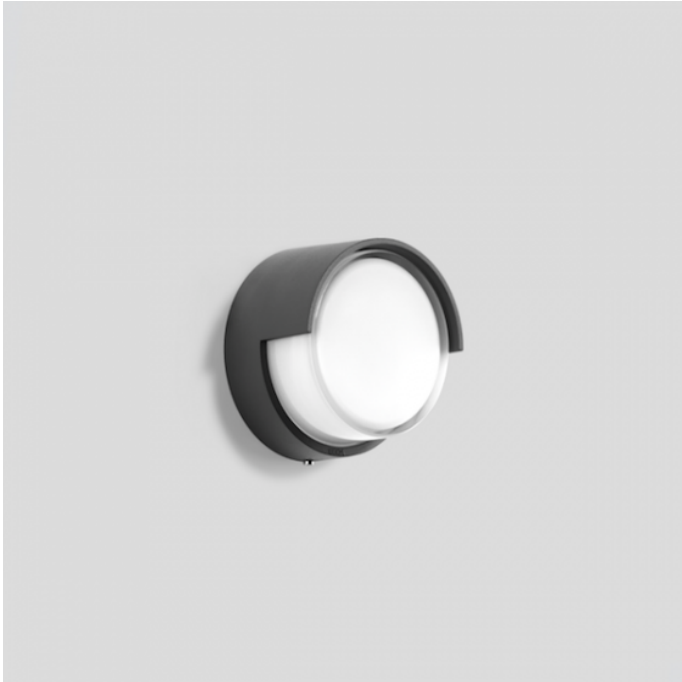

# Bega 33507 LED Wall / Ceiling Medium

LA3700

SOURCE: <https://www.davidvillagelighting.co.uk/product/Bega-33507-LED-Wall-Ceiling-Medium/16343>

## PRODUCT DESCRIPTION

Bega 33507 LED wall / ceiling medium available in a graphite or silver finish.

Luminaire made of aluminium alloy, aluminium and stainless steel. Crystal glass, white inside. Silicone gasket.

Recessed LED Ceiling and wall luminaire with high protection class for a variety of lighting tasks. Unshielded wall luminaire with high protection class for a variety of lighting tasks. The used LED technique offers durability and optimal light output with low power consumption at the same time.