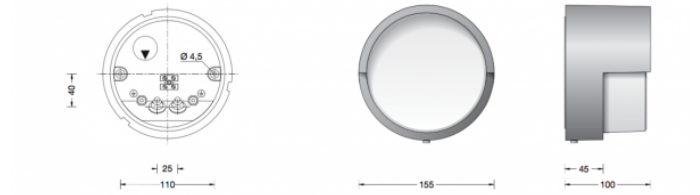

For all sales and technical enquiries, please contact:

+44 (0)114 263 4266

info@davidvillagelighting.co.uk

www.davidvillagelighting.co.uk