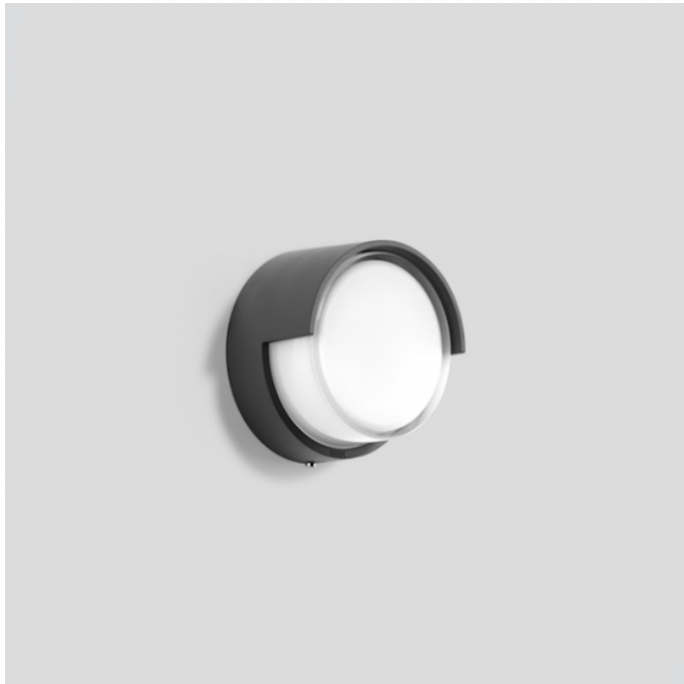

# Bega 33507 LED Wall / Ceiling Medium

LA3700

SOURCE: <https://www.davidvillagelighting.co.uk/product/Bega-33507-LED-Wall-Ceiling-Medium/16343>

## PRODUCT DESCRIPTION

Bega 33507 LED wall / ceiling medium available in a graphite or silver finish.

Luminaire made of aluminium alloy, aluminium and stainless steel. Crystal glass, white inside. Silicone gasket.

Recessed LED Ceiling and wall luminaire with high protection class for a variety of lighting tasks. Unshielded wall luminaire with high protection class for a variety of lighting tasks. The used LED technique offers durability and optimal light output with low power consumption at the same time.