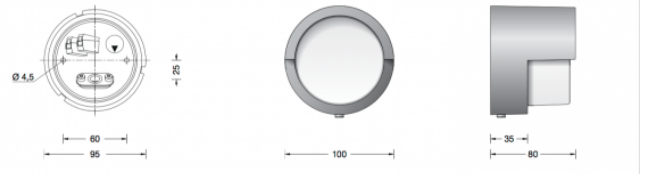

For all sales and technical enquiries, please contact:

+44 (0)114 263 4266

info@davidvillagelighting.co.uk

www.davidvillagelighting.co.uk