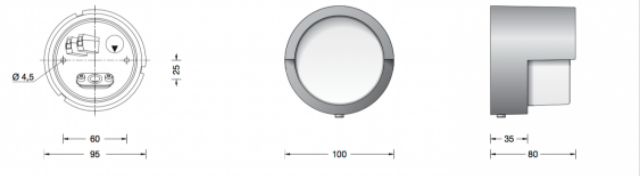

For all sales and technical enquiries, please contact:

+44 (0)114 263 4266

info@davidvillagelighting.co.uk

www.davidvillagelighting.co.uk