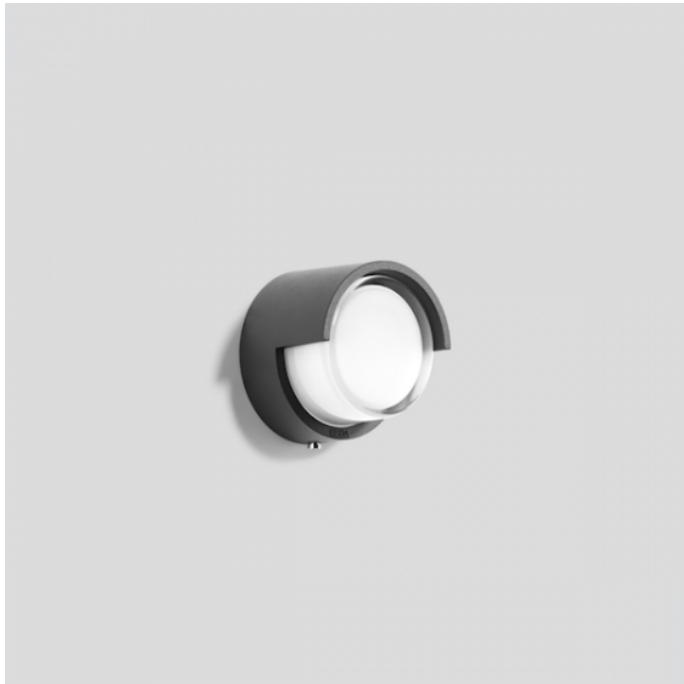

Bega 24036 LED Wall / Ceiling Small

LA3699

SOURCE: <https://www.davidvillagelighting.co.uk/product/Bega-24036-LED-Wall-Ceiling-Small/16342>

PRODUCT DESCRIPTION

Bega 24036 LED Wall / Ceiling Light

Available in a graphite or silver finish. Luminaire made of aluminium alloy, aluminium and stainless steel. Crystal glass, white inside. Silicone gasket.

Recessed LED Ceiling and wall luminaire with high protection class for a variety of lighting tasks. Unshielded wall luminaire with high protection class for a variety of lighting tasks. The used LED technique offers durability and optimal light output with low power consumption at the same time.