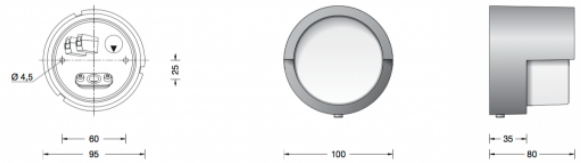

For all sales and technical enquiries, please contact:

+44 (0)114 263 4266

info@davidvillagelighting.co.uk

www.davidvillagelighting.co.uk