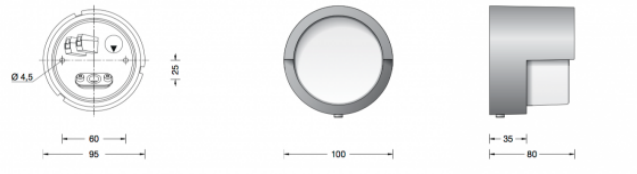

For all sales and technical enquiries, please contact:

+44 (0)114 263 4266

info@davidvillagelighting.co.uk

www.davidvillagelighting.co.uk