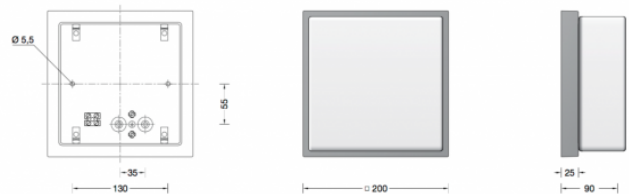

For all sales and technical enquiries, please contact:

+44 (0)114 263 4266

info@davidvillagelighting.co.uk

www.davidvillagelighting.co.uk