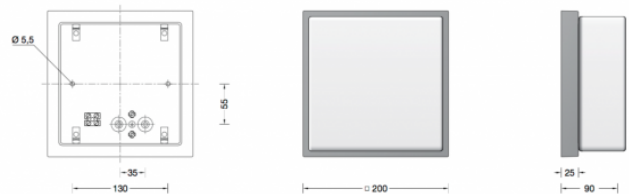

**Bega 33036 Wall / Ceiling LED
Medium**

LA3696

SOURCE: <https://www.davidvillagelighting.co.uk/product/Bega-33036-Wall-Ceiling-LED-Medium/16339>

PRODUCT DESCRIPTION

Bega 33036 wall / ceiling LED

Available in a graphite or silver finish. Light brick Square, ceiling and wall luminaire with LEDs. The used LED technique offers durability and optimal light output with low power consumption at the same time.

Luminaire made of aluminium alloy, aluminium and stainless steel. Opal glass - satin matt.

Suitable for interior or exterior use.

PRODUCT SPECIFICATION

Light Source: 4.9W, 3000K, 336 Lumens

IP Code: 44

For all sales and technical enquiries, please contact: