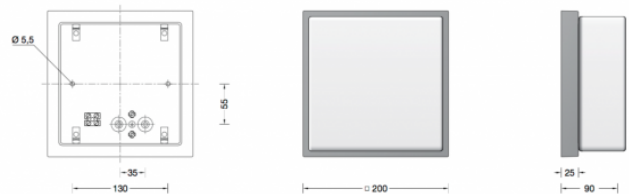

Bega 33036 Wall / Ceiling LED Medium

LA3696

SOURCE: <https://www.davidvillagelighting.co.uk/product/Bega-33036-Wall-Ceiling-LED-Medium/16339>

PRODUCT DESCRIPTION

Bega 33036 wall / ceiling LED

Available in a graphite or silver finish. Light brick Square, ceiling and wall luminaire with LEDs. The used LED technique offers durability and optimal light output with low power consumption at the same time.

Luminaire made of aluminium alloy, aluminium and stainless steel. Opal glass - satin matt.

Suitable for interior or exterior use.

PRODUCT SPECIFICATION

Light Source: 4.9W, 3000K, 336 Lumens

IP Code: 44

For all sales and technical enquiries, please contact: