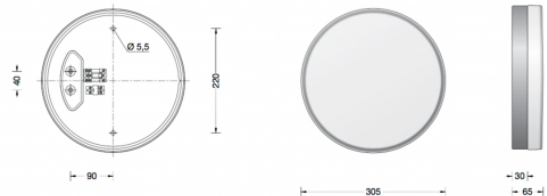

For all sales and technical enquiries, please contact:

+44 (0)114 263 4266

info@davidvillagelighting.co.uk

www.davidvillagelighting.co.uk