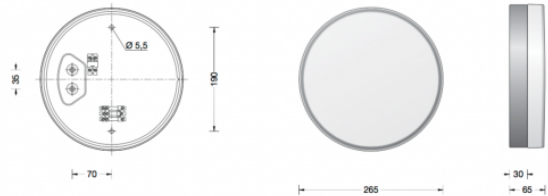

For all sales and technical enquiries, please contact:

+44 (0)114 263 4266

info@davidvillagelighting.co.uk

www.davidvillagelighting.co.uk