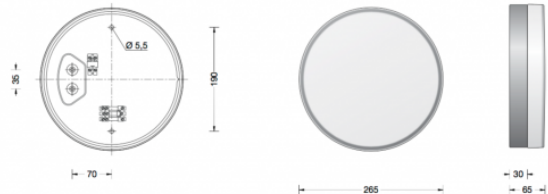

For all sales and technical enquiries, please contact:

+44 (0)114 263 4266

info@davidvillagelighting.co.uk

www.davidvillagelighting.co.uk