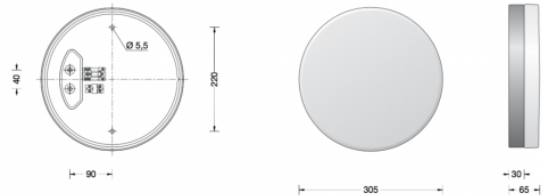

For all sales and technical enquiries, please contact:

+44 (0)114 263 4266

info@davidvillagelighting.co.uk

www.davidvillagelighting.co.uk