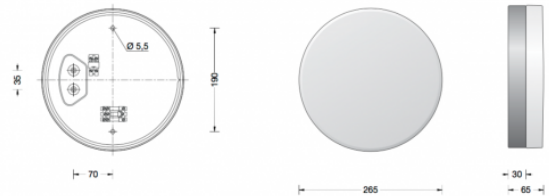

For all sales and technical enquiries, please contact:

+44 (0)114 263 4266

info@davidvillagelighting.co.uk

www.davidvillagelighting.co.uk