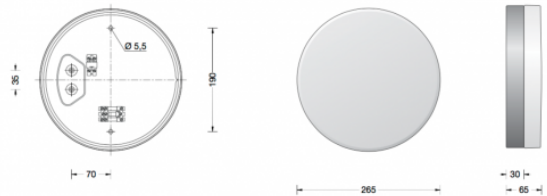

For all sales and technical enquiries, please contact:

+44 (0)114 263 4266

info@davidvillagelighting.co.uk

www.davidvillagelighting.co.uk