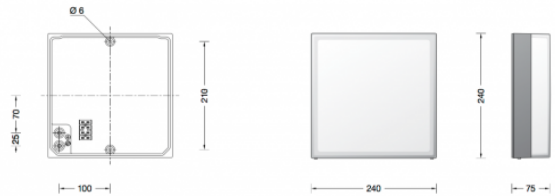

For all sales and technical enquiries, please contact:

+44 (0)114 263 4266

info@davidvillagelighting.co.uk

www.davidvillagelighting.co.uk