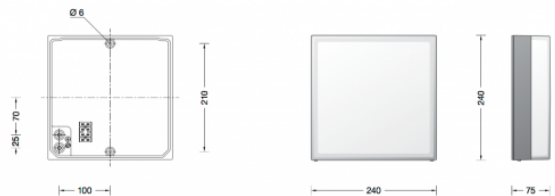

For all sales and technical enquiries, please contact:

+44 (0)114 263 4266

info@davidvillagelighting.co.uk

www.davidvillagelighting.co.uk