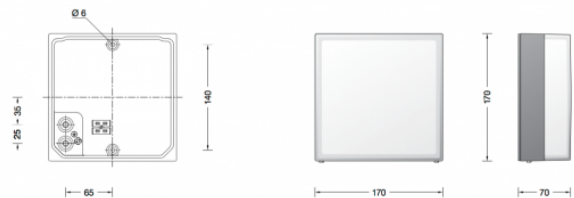

For all sales and technical enquiries, please contact:

+44 (0)114 263 4266

info@davidvillagelighting.co.uk

www.davidvillagelighting.co.uk