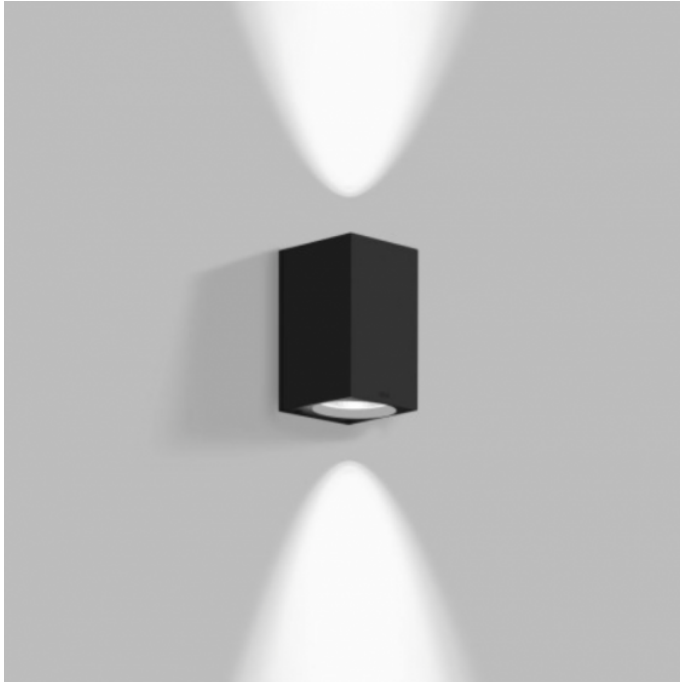

Bega 33591 LED Wall Medium

LA3680

SOURCE: <https://www.davidvillagelighting.co.uk/product/Bega-33591-LED-Wall-Medium/16323>

PRODUCT DESCRIPTION

Bega 33591 LED wall medium available in a graphite, white or silver finish. Luminaire made of aluminium alloy, aluminium and stainless steel. Clear safety glass. Silicone gasket. Reflector made of anodised pure aluminium.

Wall luminaire with two-sided light output. For illumination and design tasks in architecture. The light directed downwards is intended to illuminate the wall and the horizontal surface in front of it. The light directed upwards is intended to illuminate the wall and ceiling surfaces.

The used LED technique offers durability and optimal light output with low power consumption at the same time.

Suitable for interior or exterior use.

PRODUCT SPECIFICATION

- Light Source:** 10.5W, 3000K, 598 Lumens
OR
10.5W, 4000K, 630 Lumens
- IP Code:** 64
- Dimming:** DALI dimmable.