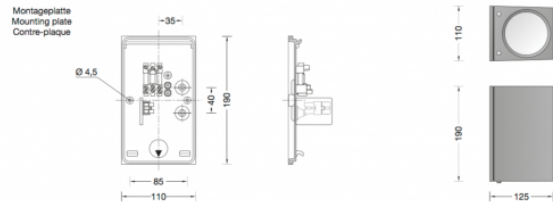

For all sales and technical enquiries, please contact:

+44 (0)114 263 4266

info@davidvillagelighting.co.uk

www.davidvillagelighting.co.uk