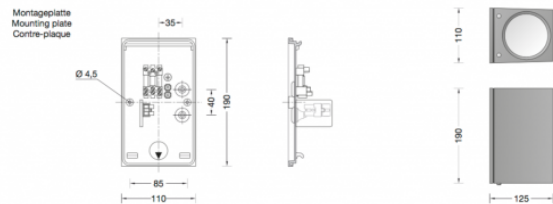

For all sales and technical enquiries, please contact:

+44 (0)114 263 4266

info@davidvillagelighting.co.uk

www.davidvillagelighting.co.uk