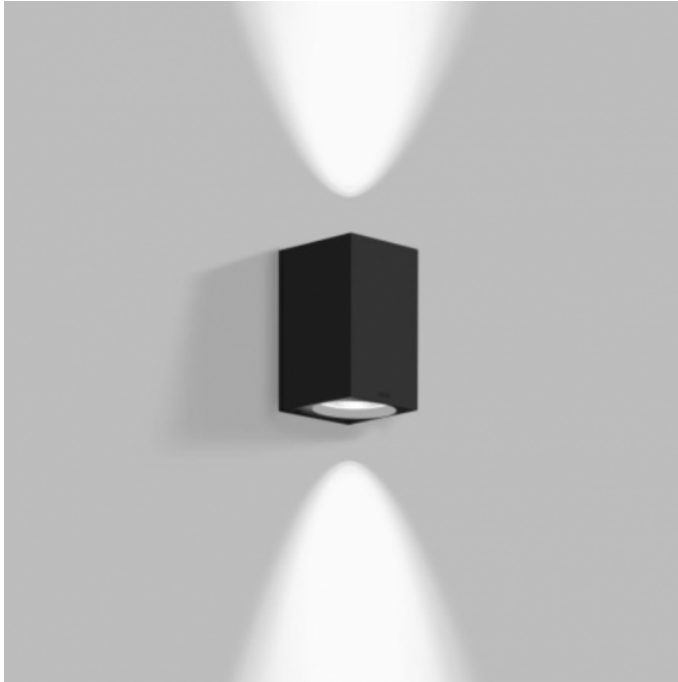

Bega 33591 LED Wall Medium

LA3680

SOURCE: <https://www.davidvillagelighting.co.uk/product/Bega-33591-LED-Wall-Medium/16323>

PRODUCT DESCRIPTION

Bega 33591 LED wall medium available in a graphite, white or silver finish. Luminaire made of aluminium alloy, aluminium and stainless steel. Clear safety glass. Silicone gasket. Reflector made of anodised pure aluminium.

Wall luminaire with two-sided light output. For illumination and design tasks in architecture. The light directed downwards is intended to illuminate the wall and the horizontal surface in front of it. The light directed upwards is intended to illuminate the wall and ceiling surfaces.

The used LED technique offers durability and optimal light output with low power consumption at the same time.

Suitable for interior or exterior use.

PRODUCT SPECIFICATION

- Light Source:** 10.5W, 3000K, 598 Lumens
OR
10.5W, 4000K, 630 Lumens
- IP Code:** 64
- Dimming:** DALI dimmable.