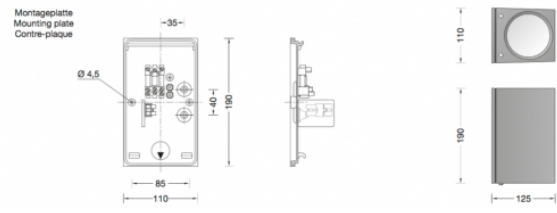

Bega 33591 LED Wall Medium

LA3680

SOURCE: <https://www.davidvillagelighting.co.uk/product/Bega-33591-LED-Wall-Medium/16323>

PRODUCT DESCRIPTION

Bega 33591 LED wall medium available in a graphite, white or silver finish. Luminaire made of aluminium alloy, aluminium and stainless steel. Clear safety glass. Silicone gasket. Reflector made of anodised pure aluminium.

Wall luminaire with two-sided light output. For illumination and design tasks in architecture. The light directed downwards is intended to illuminate the wall and the horizontal surface in front of it. The light directed upwards is intended to illuminate the wall and ceiling surfaces.

The used LED technique offers durability and optimal light output with low power consumption at the same time.

Suitable for interior or exterior use.

PRODUCT SPECIFICATION

- Light Source:** 10.5W, 3000K, 598 Lumens
OR
10.5W, 4000K, 630 Lumens
- IP Code:** 64
- Dimming:** DALI dimmable.