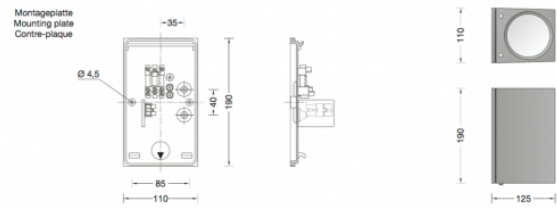

For all sales and technical enquiries, please contact:

+44 (0)114 263 4266

info@davidvillagelighting.co.uk

www.davidvillagelighting.co.uk