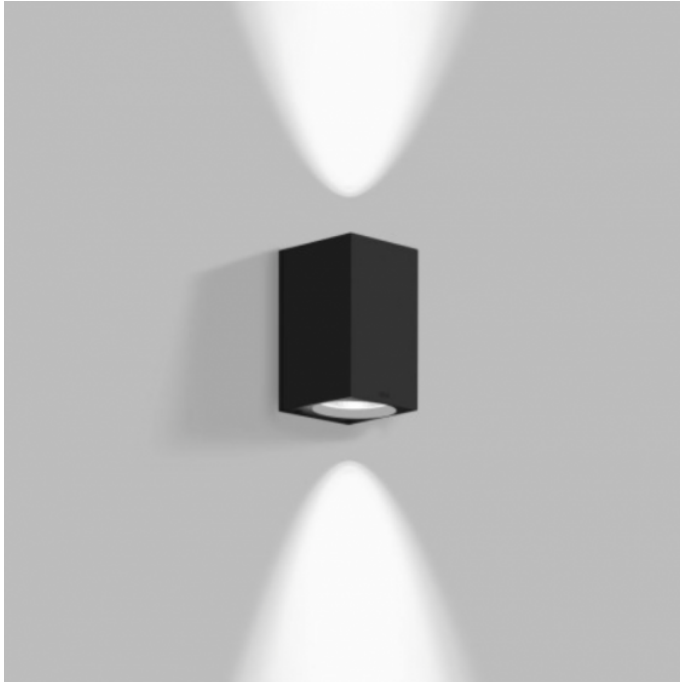

Bega 33591 LED Wall Medium

LA3680

SOURCE: <https://www.davidvillagelighting.co.uk/product/Bega-33591-LED-Wall-Medium/16323>

PRODUCT DESCRIPTION

Bega 33591 LED wall medium available in a graphite, white or silver finish. Luminaire made of aluminium alloy, aluminium and stainless steel. Clear safety glass. Silicone gasket. Reflector made of anodised pure aluminium.

Wall luminaire with two-sided light output. For illumination and design tasks in architecture. The light directed downwards is intended to illuminate the wall and the horizontal surface in front of it. The light directed upwards is intended to illuminate the wall and ceiling surfaces.

The used LED technique offers durability and optimal light output with low power consumption at the same time.

Suitable for interior or exterior use.

PRODUCT SPECIFICATION

Light Source: 10.5W, 3000K, 598 Lumens
OR
10.5W, 4000K, 630 Lumens