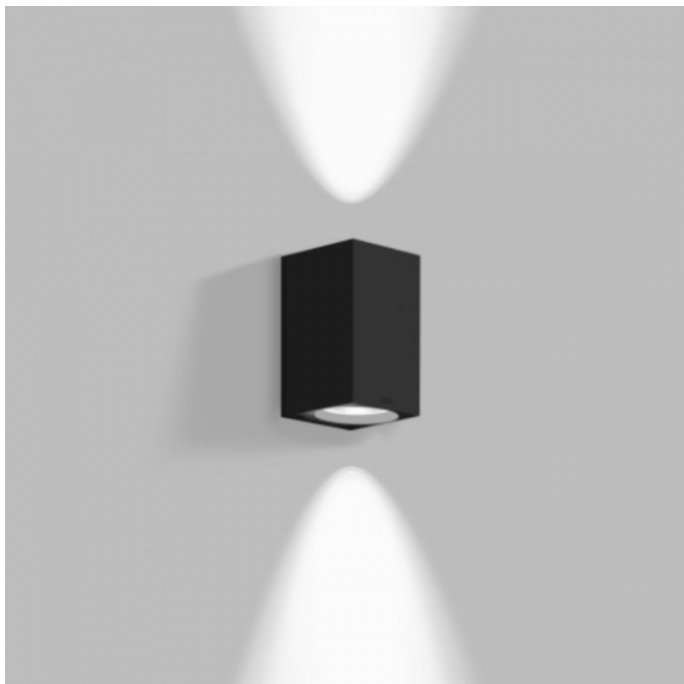

Bega 33590 LED Wall Small

LA3679

SOURCE: <https://www.davidvillagelighting.co.uk/product/Bega-33590-LED-Wall-Small/16322>

PRODUCT DESCRIPTION

Bega 33590 LED wall small available in a graphite, white or silver finish. Luminaire made of aluminium alloy, aluminium and stainless steel. Clear safety glass. Silicone gasket. Reflector made of anodised pure aluminium.

Wall luminaire with two-sided light output. For illumination and design tasks in architecture. The light directed downwards is intended to illuminate the wall and the horizontal surface in front of it. The light directed upwards is intended to illuminate the wall and ceiling surfaces.

The used LED technique offers durability and optimal light output with low power consumption at the same time.

Suitable for interior or exterior use.

PRODUCT SPECIFICATION

Light Source: 4.9W, 3000K, 293 Lumens
OR
4.9W, 4000K, 308 Lumens