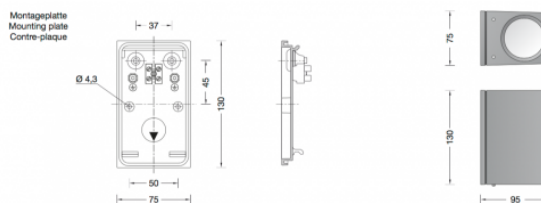

For all sales and technical enquiries, please contact:

+44 (0)114 263 4266

info@davidvillagelighting.co.uk

www.davidvillagelighting.co.uk