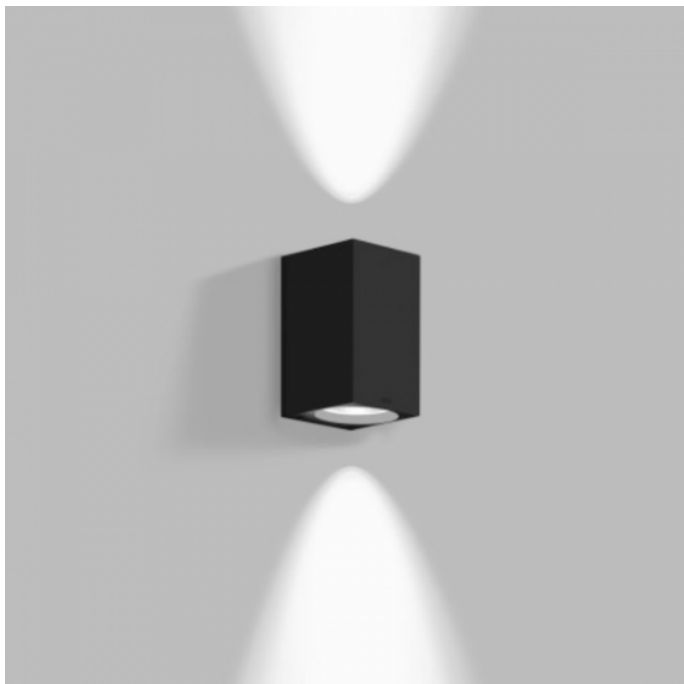

## Bega 33590 LED Wall Small

LA3679

SOURCE: <https://www.davidvillagelighting.co.uk/product/Bega-33590-LED-Wall-Small/16322>

### PRODUCT DESCRIPTION

Bega 33590 LED wall small available in a graphite, white or silver finish. Luminaire made of aluminium alloy, aluminium and stainless steel. Clear safety glass. Silicone gasket. Reflector made of anodised pure aluminium.

Wall luminaire with two-sided light output. For illumination and design tasks in architecture. The light directed downwards is intended to illuminate the wall and the horizontal surface in front of it. The light directed upwards is intended to illuminate the wall and ceiling surfaces.

The used LED technique offers durability and optimal light output with low power consumption at the same time.

Suitable for interior or exterior use.