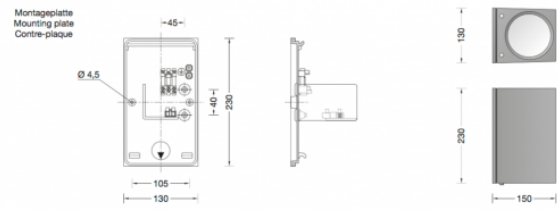

For all sales and technical enquiries, please contact:

+44 (0)114 263 4266

info@davidvillagelighting.co.uk

www.davidvillagelighting.co.uk