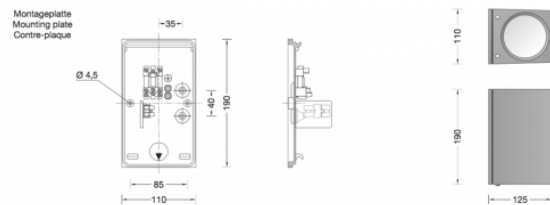

For all sales and technical enquiries, please contact:

+44 (0)114 263 4266

info@davidvillagelighting.co.uk

www.davidvillagelighting.co.uk