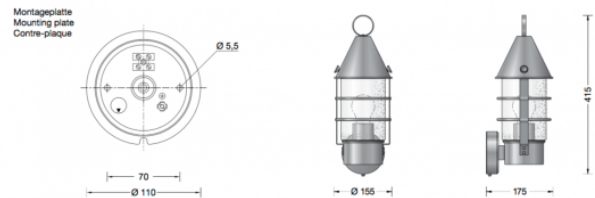

For all sales and technical enquiries, please contact:

+44 (0)114 263 4266

info@davidvillagelighting.co.uk

www.davidvillagelighting.co.uk