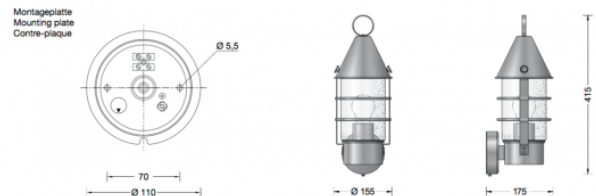

For all sales and technical enquiries, please contact:

+44 (0)114 263 4266

info@davidvillagelighting.co.uk

www.davidvillagelighting.co.uk