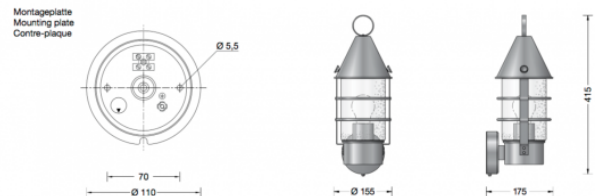

For all sales and technical enquiries, please contact:

+44 (0)114 263 4266

info@davidvillagelighting.co.uk

www.davidvillagelighting.co.uk