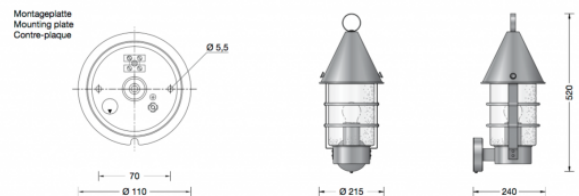

## PRODUCT DESCRIPTION

Boom 31406 wall large in a copper finish. Luminaire made of copper, brass and stainless steel. Antique glass. Wall mounting with a mounting plate made of stainless steel.

Wall luminaire for many lighting tasks in or on buildings. Luminaire distinguished by its high corrosion resistance.