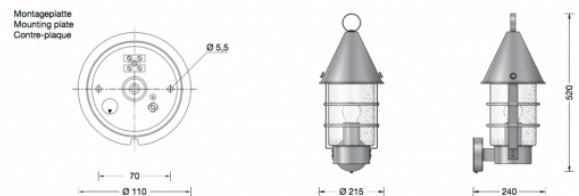

For all sales and technical enquiries, please contact:

+44 (0)114 263 4266

info@davidvillagelighting.co.uk

www.davidvillagelighting.co.uk