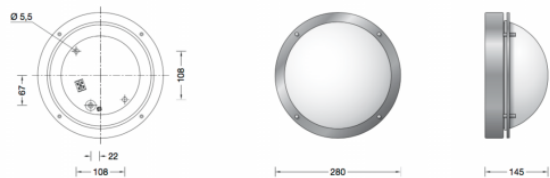

For all sales and technical enquiries, please contact:

+44 (0)114 263 4266

info@davidvillagelighting.co.uk

www.davidvillagelighting.co.uk