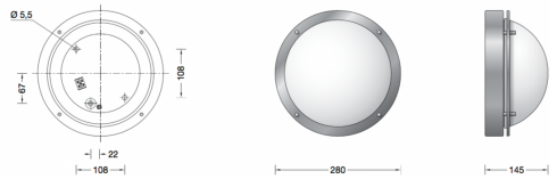

For all sales and technical enquiries, please contact:

+44 (0)114 263 4266

info@davidvillagelighting.co.uk

www.davidvillagelighting.co.uk