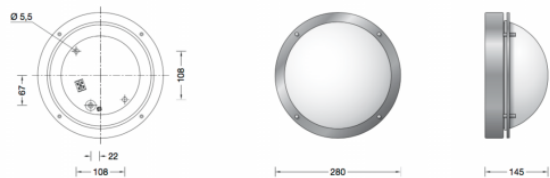

## PRODUCT DESCRIPTION

Boom 31491 wall / ceiling large in a copper finish. Luminaire made of copper and stainless steel. Crystal glass coated.

Unshielded ceiling and wall luminaire for many lighting tasks in or on buildings. Luminaire made of copper and thick-walled crystal glass.