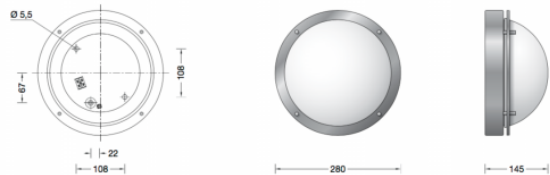

For all sales and technical enquiries, please contact:

+44 (0)114 263 4266

info@davidvillagelighting.co.uk

www.davidvillagelighting.co.uk