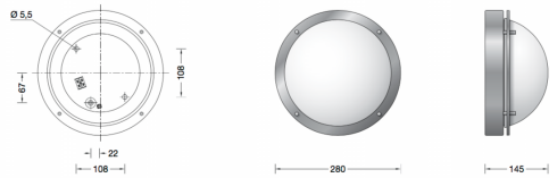

For all sales and technical enquiries, please contact:

+44 (0)114 263 4266

info@davidvillagelighting.co.uk

www.davidvillagelighting.co.uk