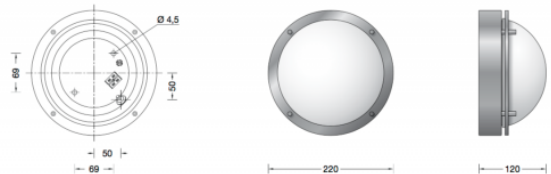

For all sales and technical enquiries, please contact:

+44 (0)114 263 4266

info@davidvillagelighting.co.uk

www.davidvillagelighting.co.uk