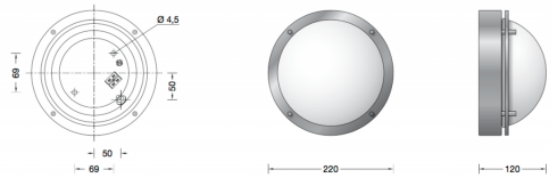

For all sales and technical enquiries, please contact:

+44 (0)114 263 4266

info@davidvillagelighting.co.uk

www.davidvillagelighting.co.uk