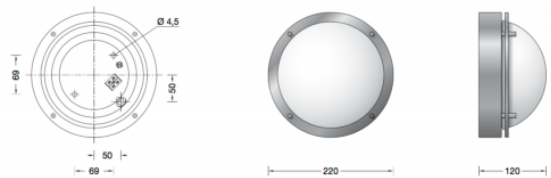

For all sales and technical enquiries, please contact:

+44 (0)114 263 4266

info@davidvillagelighting.co.uk

www.davidvillagelighting.co.uk