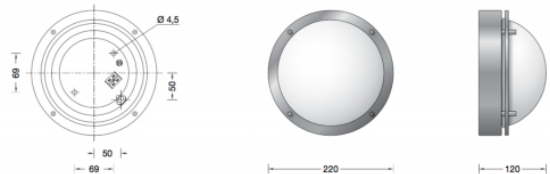

For all sales and technical enquiries, please contact:

+44 (0)114 263 4266

info@davidvillagelighting.co.uk

www.davidvillagelighting.co.uk