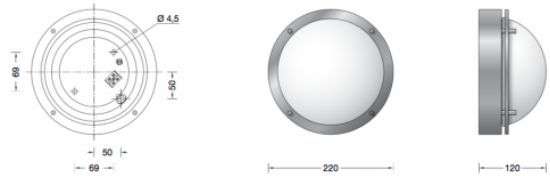

For all sales and technical enquiries, please contact:

+44 (0)114 263 4266

info@davidvillagelighting.co.uk

www.davidvillagelighting.co.uk