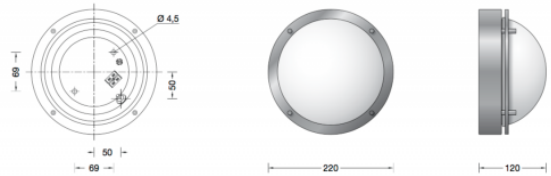

For all sales and technical enquiries, please contact:

+44 (0)114 263 4266

info@davidvillagelighting.co.uk

www.davidvillagelighting.co.uk