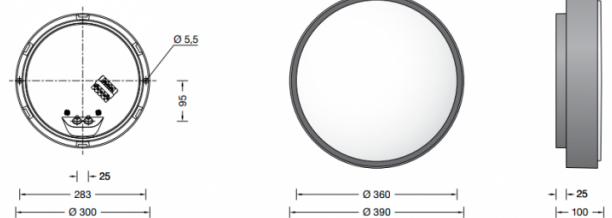

Collection BOOM

Boom 31043 Wall / Ceiling Large

LA3666

SOURCE: <https://www.davidvillagelighting.co.uk/product/Boom-31043-Wall-Ceiling-Large/16309>

PRODUCT DESCRIPTION

Boom 31043 wall / ceiling large in a copper finish. Ceiling and wall luminaire made of copper and opal glass. For many interior and exterior lighting applications.

Luminaire made of copper. Opal glass satin matt with sliding bolt glass closure.

PRODUCT SPECIFICATION

Light Source: 32W, 3000k, 2520lumens

IP Code: 44

For all sales and technical enquiries, please contact: