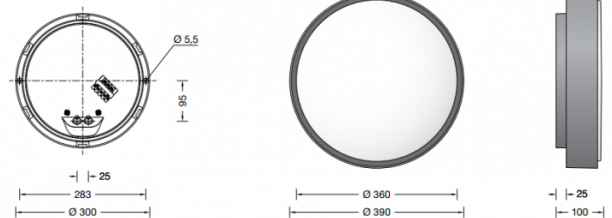

For all sales and technical enquiries, please contact:

+44 (0)114 263 4266

info@davidvillagelighting.co.uk

www.davidvillagelighting.co.uk