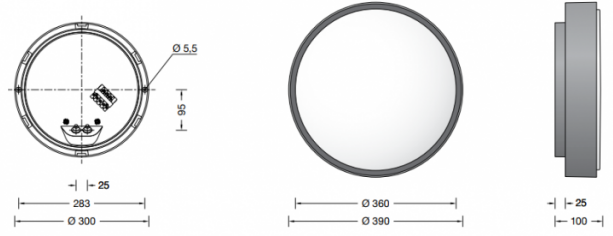

Collection BOOM

Boom 31043 Wall / Ceiling Large

LA3666

SOURCE: <https://www.davidvillagelighting.co.uk/product/Boom-31043-Wall-Ceiling-Large/16309>

PRODUCT DESCRIPTION

Boom 31043 wall / ceiling large in a copper finish. Ceiling and wall luminaire made of copper and opal glass. For many interior and exterior lighting applications.

Luminaire made of copper. Opal glass satin matt with sliding bolt glass closure.

PRODUCT SPECIFICATION

Light Source: 32W, 3000k, 2520lumens

IP Code: 44

For all sales and technical enquiries, please contact: