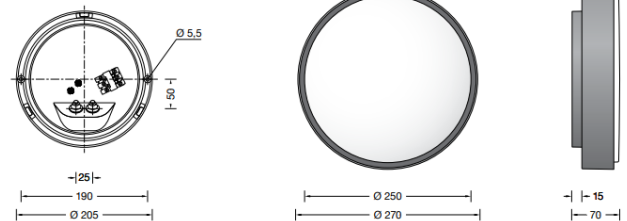

Collection BOOM

Boom 31041 Wall / Ceiling Small

LA3665

SOURCE: <https://www.davidvillagelighting.co.uk/product/Boom-31041-Wall-Ceiling-Small/16308>

PRODUCT DESCRIPTION

Boom 31041 wall / ceiling small in a copper finish. Ceiling and wall luminaire made of copper and opal glass. For many interior and exterior lighting applications.

Luminaire made of copper. Opal glass satin matt with sliding bolt glass closure.

PRODUCT SPECIFICATION

Light Source: 9.2W, 3000k, 780lumens

IP Code: 44

For all sales and technical enquiries, please contact: