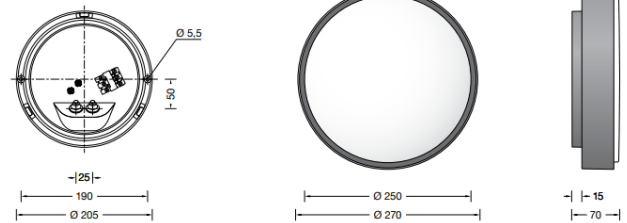

For all sales and technical enquiries, please contact:

+44 (0)114 263 4266

info@davidvillagelighting.co.uk

www.davidvillagelighting.co.uk