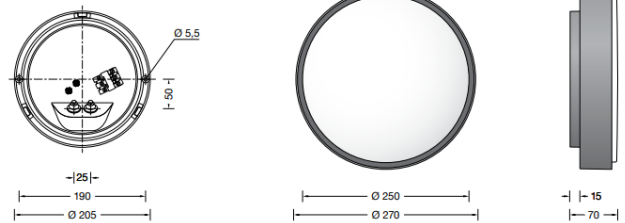

Collection BOOM

Boom 31041 Wall / Ceiling Small

LA3665

SOURCE: <https://www.davidvillagelighting.co.uk/product/Boom-31041-Wall-Ceiling-Small/16308>

PRODUCT DESCRIPTION

Boom 31041 wall / ceiling small in a copper finish. Ceiling and wall luminaire made of copper and opal glass. For many interior and exterior lighting applications.

Luminaire made of copper. Opal glass satin matt with sliding bolt glass closure.

PRODUCT SPECIFICATION

Light Source: 9.2W, 3000k, 780lumens

IP Code: 44

For all sales and technical enquiries, please contact: