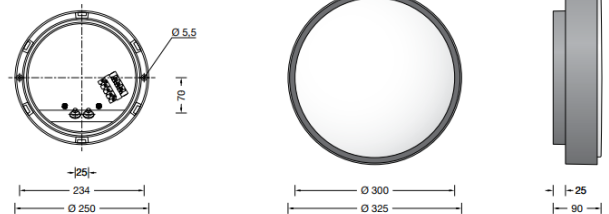

For all sales and technical enquiries, please contact:

+44 (0)114 263 4266

info@davidvillagelighting.co.uk

www.davidvillagelighting.co.uk