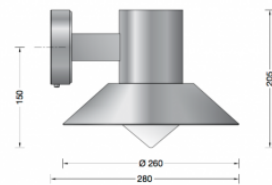

## PRODUCT DESCRIPTION

31060 LED wall larget in a copper finish. Luminaire made of copper and stainless steel. Opal glass with screw neck. Silicone gasket. Wall mounting with a mounting plate made of stainless steel.