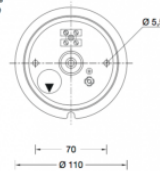

PRODUCT SPECIFICATION

Light Source: 5W, 3000K, 410lumens

IP Code: 44

Dimming: Non-dimmable.

Montageplatte
Mounting plate
Contre-plaque