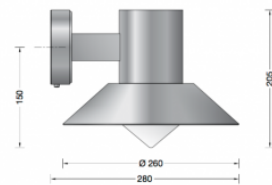

PRODUCT SPECIFICATION

Light Source: 5W, 3000K, 410lumens

IP Code: 44

Dimming: Non-dimmable.

Montageplatte
Mounting plate
Contre-plaque