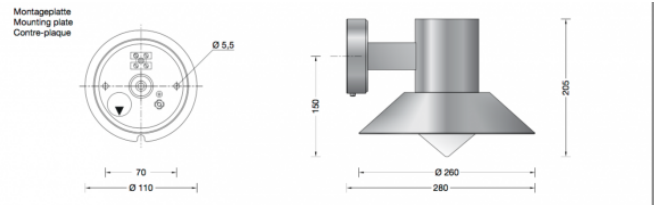

For all sales and technical enquiries, please contact:

+44 (0)114 263 4266

info@davidvillagelighting.co.uk

www.davidvillagelighting.co.uk