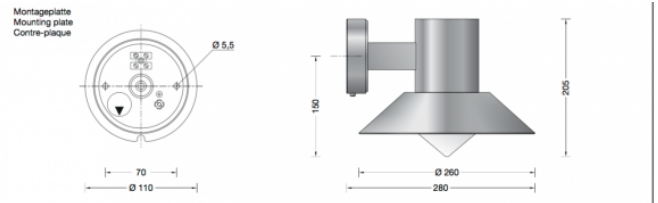

For all sales and technical enquiries, please contact:

+44 (0)114 263 4266

info@davidvillagelighting.co.uk

www.davidvillagelighting.co.uk