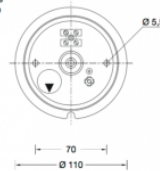

## PRODUCT DESCRIPTION

31060 LED wall larget in a copper finish. Luminaire made of copper and stainless steel. Opal glass with screw neck. Silicone gasket. Wall mounting with a mounting plate made of stainless steel.