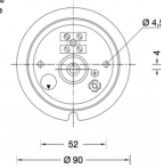

PRODUCT SPECIFICATION

Light Source: 4.1W, 3000K, 305lumens

IP Code: 44

Dimming: Non-dimmable.

Montageplatte
Mounting plate
Centre-plaque