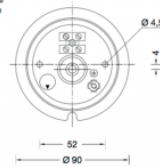

PRODUCT SPECIFICATION

Light Source: 4.1W, 3000K, 305lumens

IP Code: 44

Dimming: Non-dimmable.

Montageplatte
Mounting plate
Centre-plaque