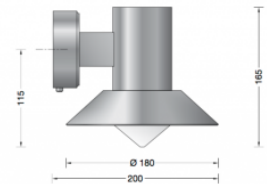

PRODUCT SPECIFICATION

Light Source: 4.1W, 3000K, 305lumens

IP Code: 44

Dimming: Non-dimmable.

Montageplatte
Mounting plate
Centre-plaque