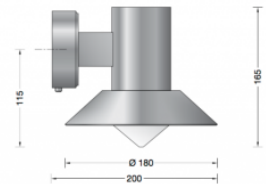

PRODUCT SPECIFICATION

Light Source: 4.1W, 3000K, 305lumens

IP Code: 44

Dimming: Non-dimmable.

Montageplatte
Mounting plate
Centre-plaque