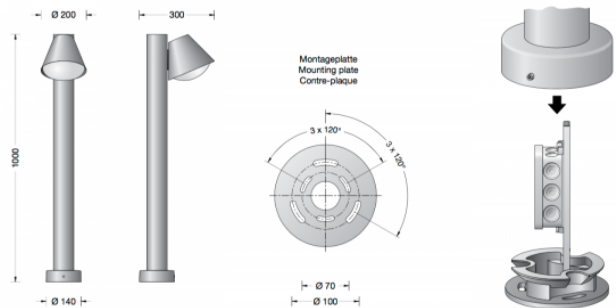

For all sales and technical enquiries, please contact:

+44 (0)114 263 4266

info@davidvillagelighting.co.uk

www.davidvillagelighting.co.uk